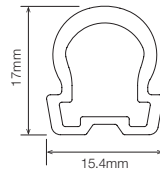

RGBW FULL COLOUR

■ DIMENSIONS

SD Standard Profile

RD Reinforced Profile

P17D P17 Profile

■ ORDERING EXAMPLE

STR-SPECTRUM 450	S2A1	P17D	BLK	WR4RGBS	100	IP40
TYPE	SEGMENTS	PROFILE / DIFFUSER	PROFILE COLOUR	WIRING CONFIG.	WIRING LENGTH	IP RATING

■ PRODUCT LENGTH

- Length as per Site Measurements
- Length:
- Undefined

■ PROFILE / DIFFUSER

- SD Standard Profile Diffused
- RD Reinforced Profile Diffused
- P17D P17 Profile Diffused
- P17T P17 Profile Diffused (IP65 Outdoor)

■ PROFILE COLOUR *

- BLK Black (Standard)
- WHT White
- CST Custom Colour

* Profile colour applicable to P17 only.
Custom colours available on request.

■ WIRING CONFIGURATION

- WR4OS Wire 4 Core One Side
- WR4BS Wire 4 Core Both Sides
- OC4MO Outdoor Connector 4 pin Male Only
- OC4FO Outdoor Connector 4 pin Female Only
- OC4MF Outdoor Connector 4 pin Male + Female

■ WIRING LENGTH

- 100 100mm
- 250 250mm
- 500 500mm
- 1000 1000mm

■ IP RATING

- IP40 Indoor Use
- IP65 Outdoor Use
- IP68 Prolonged Immersion Use