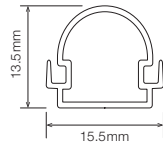

SPECTRUM 450

LED STRIP STR-SPECTRUM 450

POWER

PROFILE / LUMINOUS FLUX

15W 15.6W / metre

SD · Varies with colour

RD · Varies with colour

P17D · Varies with colour

RGBW FULL COLOUR

■ DIMENSIONS

SD Standard Profile

RD Reinforced Profile

P17D P17 Profile

■ ORDERING EXAMPLE

STR-SPECTRUM 450	S2A1	P17D	BLK	WR4RGBS	100	IP40
TYPE	SEGMENTS	PROFILE / DIFFUSER	PROFILE COLOUR	WIRING CONFIG.	WIRING LENGTH	IP RATING

■ PRODUCT LENGTH

- Length as per Site Measurements
- Length:
- Undefined

■ PROFILE / DIFFUSER

- SD Standard Profile Diffused
- RD Reinforced Profile Diffused
- P17D P17 Profile Diffused
- P17T P17 Profile Diffused (IP65 Outdoor)

■ WIRING LENGTH

- 100 100mm
- 250 250mm
- 500 500mm
- 1000 1000mm

■ IP RATING

- IP40 Indoor Use
- IP65 Outdoor Use
- IP68 Prolonged Immersion Use