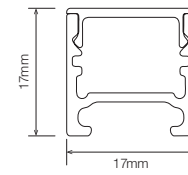

RGBW FULL COLOUR

■ DIMENSIONS

SD Standard Profile

RD Reinforced Profile

P17D P17 Profile

■ ORDERING EXAMPLE

STR-SPECTRUM 450	S2A1	P17D	BLK	WR4RGBS	100	IP40
TYPE	SEGMENTS	PROFILE / DIFFUSER	PROFILE COLOUR	WIRING CONFIG.	WIRING LENGTH	IP RATING

■ PRODUCT LENGTH

- Length as per Site Measurements
- Length:
- Undefined

■ PROFILE / DIFFUSER

- SD Standard Profile Diffused
- RD Reinforced Profile Diffused
- P17D P17 Profile Diffused
- P17T P17 Profile Diffused (IP65 Outdoor)

■ PROFILE COLOUR *

- BLK Black (Standard)
- WHT White
- CST Custom Colour

* Profile colour applicable to P17 only.
Custom colours available on request.

■ WIRING CONFIGURATION

- WR4OS Wire 4 Core One Side
- WR4BS Wire 4 Core Both Sides
- OC4MO Outdoor Connector 4 pin Male Only
- OC4FO Outdoor Connector 4 pin Female Only
- OC4MF Outdoor Connector 4 pin Male + Female

■ WIRING LENGTH

- 100 100mm
- 250 250mm
- 500 500mm
- 1000 1000mm

■ IP RATING

- IP40 Indoor Use
- IP65 Outdoor Use
- IP68 Prolonged Immersion Use