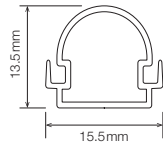

COLOUR TEMPERATURE

COLOURS

■ DIMENSIONS

SD Standard Profile

RD Reinforced Profile

P17D P17 Profile

P17R P17 Recessed Profile

■ ORDERING EXAMPLE

STR-MULTO	9W	3.0K	S2A0	P17D	WHT	WR2BS	100	IP40
TYPE	WATTAGE	CCT	SEGMENTS	PROFILE / DIFFUSER	PROFILE COLOUR	WIRING CONFIG.	WIRING LENGTH	IP RATING

■ WATTAGE

- 9W 9W per Metre
- 16W 16W per Metre

■ COLOUR TEMPERATURE *

- WHT White (Standard)
- BLK Black
- CST Custom Colour

■ WIRING CONFIGURATION

- WR2OS Wire 2 Core One Side
- WR2BS Wire 2 Core Both Sides
- WR4OS Wire 4 Core One Side
- WR4BS Wire 4 Core Both Sides
- OC2MO Outdoor Connector 2 pin Male Only
- OC2FO Outdoor Connector 2 pin Female Only
- OC2MF Outdoor Connector 2 pin Male + Female
- OC4MO Outdoor Connector 4 pin Male Only
- OC4FO Outdoor Connector 4 pin Female Only
- OC4MF Outdoor Connector 4 pin Male + Female
- SMPLOC Sample Type Connector 2.5mm

■ WIRING LENGTH

- 100 100mm
- 250 250mm
- 500 500mm
- 1000 1000mm

* Other CCT subject to availability.

** Profile colour applicable to P17 and P17R only. Custom colours available on request.