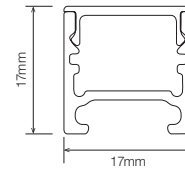

COLOUR TEMPERATURE

COLOURS

■ DIMENSIONS

SD Standard Profile

RD Reinforced Profile

P17D P17 Profile

P17R P17 Recessed Profile

■ ORDERING EXAMPLE

STR-MULTO	9W	3.0K	S2A0	P17D	WHT	WR2BS	100	IP40
TYPE	WATTAGE	CCT	SEGMENTS	PROFILE / DIFFUSER	PROFILE COLOUR	WIRING CONFIG.	WIRING LENGTH	IP RATING

■ WATTAGE

- 9W 9W per Metre
- 16W 16W per Metre

■ COLOUR TEMPERATURE *

- WHT White (Standard)
- BLK Black
- CST Custom Colour

■ WIRING CONFIGURATION

- WR2OS Wire 2 Core One Side
- WR2BS Wire 2 Core Both Sides
- WR4OS Wire 4 Core One Side
- WR4BS Wire 4 Core Both Sides
- OC2MO Outdoor Connector 2 pin Male Only
- OC2FO Outdoor Connector 2 pin Female Only
- OC2MF Outdoor Connector 2 pin Male + Female
- OC4MO Outdoor Connector 4 pin Male Only
- OC4FO Outdoor Connector 4 pin Female Only
- OC4MF Outdoor Connector 4 pin Male + Female
- SMPLOC Sample Type Connector 2.5mm

■ WIRING LENGTH

- 100 100mm
- 250 250mm
- 500 500mm
- 1000 1000mm

* Other CCT subject to availability.

** Profile colour applicable to P17 and P17R only. Custom colours available on request.