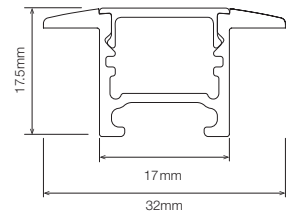

MULTO

LED STRIP STR-MULTO

POWER

PROFILE / LUMINOUS FLUX

Power	SD	RD	P17D	P17R
9W 9,6W / metre	SD · 600 lm / metre	RD · 670 lm / metre	P17D · 570 lm / metre	P17R · 570 lm / metre
16W 16W / metre	SD · 790 lm / metre	RD · 1010 lm / metre	P17D · 953 lm / metre	P17R · 953 lm / metre

COLOUR TEMPERATURE

COLOURS

■ DIMENSIONS

SD Standard Profile

RD Reinforced Profile

P17D P17 Profile

P17R P17 Recessed Profile

■ ORDERING EXAMPLE

STR-MULTO	9W	3.0K	S2A0	P17D	WHT	WR2BS	100	IP40
TYPE	WATTAGE	CCT	SEGMENTS	PROFILE / DIFFUSER	PROFILE COLOUR	WIRING CONFIG.	WIRING LENGTH	IP RATING

■ WATTAGE

- 9W 9W per Metre
- 16W 16W per Metre

■ COLOUR TEMPERATURE *

■ WIRING LENGTH

- 100 100mm
- 250 250mm
- 500 500mm
- 1000 1000mm

* Other CCT subject to availability.

** Profile colour applicable to P17 and P17R only. Custom colours available on request.