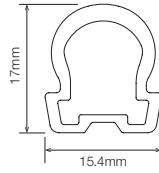

MULTO

LED STRIP STR-MULTO

POWER

PROFILE / LUMINOUS FLUX

Power	SD	RD	P17D	P17R
9W 9,6W / metre	SD · 600 lm / metre	RD · 670 lm / metre	P17D · 570 lm / metre	P17R · 570 lm / metre
16W 16W / metre	SD · 790 lm / metre	RD · 1010 lm / metre	P17D · 953 lm / metre	P17R · 953 lm / metre

COLOUR TEMPERATURE

COLOURS

■ DIMENSIONS

SD Standard Profile

RD Reinforced Profile

P17D P17 Profile

P17R P17 Recessed Profile

■ ORDERING EXAMPLE

STR-MULTO	9W	3.0K	S2A0	P17D	WHT	WR2BS	100	IP40
TYPE	WATTAGE	CCT	SEGMENTS	PROFILE / DIFFUSER	PROFILE COLOUR	WIRING CONFIG.	WIRING LENGTH	IP RATING

■ WATTAGE

- 9W 9W per Metre
- 16W 16W per Metre

■ COLOUR TEMPERATURE *

■ WIRING LENGTH

- 100 100mm
- 250 250mm
- 500 500mm
- 1000 1000mm

* Other CCT subject to availability.

** Profile colour applicable to P17 and P17R only. Custom colours available on request.