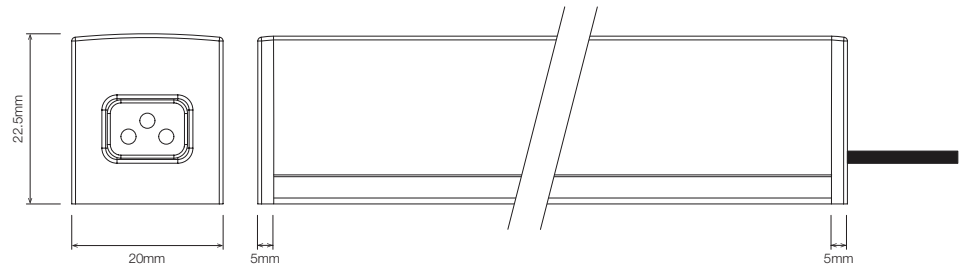

FORMA

LED STRIP STR-FORMA

POWER

PROFILE / LUMINOUS FLUX

11W	11.2W / metre	SD · 1010 lm / metre	LL · 385 lm / metre
16W	16.8W / metre	SD · 1540 lm / metre	LL · 560 lm / metre
33W	33.6W / metre	SD · 2800 lm / metre	LL · 1155 lm / metre

COLOUR TEMPERATURE

2700K

3000K

4000K

■ DIMENSIONS

SD Standard Profile

■ ORDERING EXAMPLE

STR-FORMA	16W	3.0K	S2A0	SD	WHT	WR2BS 100	IP40	
TYPE	WATTAGE	CCT	SEGMENTS	PROFILE / DIFFUSER	PROFILE COLOUR	WIRING CONFIG.	WIRING LENGTH	IP RATING

■ PRODUCT LENGTH

- Length as per Site Measurements
- Length:
- Undefined

* Other CCT subject to availability.

** Custom colours available on request.

■ DIFFUSER / LOUVRE

- SD No Louvre
- HL Honeycomb Louvre
- LL Longitudinal Louvre

■ WIRING LENGTH

- 100 100mm
- 250 250mm
- 500 500mm
- 1000 1000mm

■ IP RATING

- IP40 Indoor Use