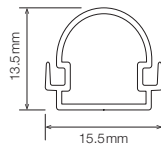

Version 1.00

All documentation is subject to change without notice. Refer to our website for the latest information.

DIMENSIONS

SD Standard Profile

RD Reinforced Profile

P17D P17 Profile

P17R P17 Recessed Profile

ORDERING EXAMPLE

STR-ALTO	16W	3.0K	S2A0	P17D	WHT	WR2BS 100	IP40	
TYPE	WATTAGE	CCT	SEGMENTS	PROFILE / DIFFUSER	PROFILE COLOUR	WIRING CONFIG.	WIRING LENGTH	IP RATING

WATTAGE

<input type="checkbox"/> 11W	11.2W per Metre
<input type="checkbox"/> 16W	16.8W per Metre
<input type="checkbox"/> 33W	33.6W per Metre

PRODUCT LENGTH

<input type="checkbox"/> Length as per Site Measurements
<input type="checkbox"/> Length:
<input type="checkbox"/> Undefined

PROFILE / DIFFUSER **

<input type="checkbox"/> SD	Standard Profile Diffused
<input type="checkbox"/> RD	Reinforced Profile Diffused
<input type="checkbox"/> P17D	P17 Profile Diffused
<input type="checkbox"/> P17T	P17 Profile Diffused (IP65 Outdoor)
<input type="checkbox"/> P17R	P17 Recessed Profile Diffused

WIRING LENGTH

<input type="checkbox"/> 100	100mm
<input type="checkbox"/> 250	250mm
<input type="checkbox"/> 500	500mm
<input type="checkbox"/> 1000	1000mm

IP RATING

<input type="checkbox"/> IP40	Indoor Use
<input type="checkbox"/> IP65	Outdoor Use
<input type="checkbox"/> IP68	Prolonged Immersion Use