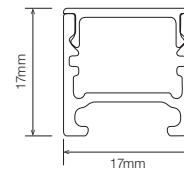

Version 1.00

All documentation is subject to change without notice. Refer to our website for the latest information.

DIMENSIONS

SD Standard Profile

RD Reinforced Profile

P17D P17 Profile

P17R P17 Recessed Profile

ORDERING EXAMPLE

STR-ALTO	16W	3.0K	S2A0	P17D	WHT	WR2BS 100	IP40	
TYPE	WATTAGE	CCT	SEGMENTS	PROFILE / DIFFUSER	PROFILE COLOUR	WIRING CONFIG.	WIRING LENGTH	IP RATING

WATTAGE

<input type="checkbox"/> 11W	11.2W per Metre
<input type="checkbox"/> 16W	16.8W per Metre
<input type="checkbox"/> 33W	33.6W per Metre

PRODUCT LENGTH

<input type="checkbox"/> Length as per Site Measurements
<input type="checkbox"/> Length:
<input type="checkbox"/> Undefined

PROFILE / DIFFUSER **

<input type="checkbox"/> SD	Standard Profile Diffused
<input type="checkbox"/> RD	Reinforced Profile Diffused
<input type="checkbox"/> P17D	P17 Profile Diffused
<input type="checkbox"/> P17T	P17 Profile Diffused (IP65 Outdoor)
<input type="checkbox"/> P17R	P17 Recessed Profile Diffused