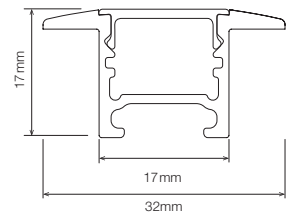

Version 1.00

All documentation is subject to change without notice. Refer to our website for the latest information.

DIMENSIONS

SD Standard Profile

RD Reinforced Profile

P17D P17 Profile

P17R P17 Recessed Profile

ORDERING EXAMPLE

STR-ALTO	16W	3.0K	S2A0	P17D	WHT	WR2BS 100	IP40	
TYPE	WATTAGE	CCT	SEGMENTS	PROFILE / DIFFUSER	PROFILE COLOUR	WIRING CONFIG.	WIRING LENGTH	IP RATING

WATTAGE

<input type="checkbox"/> 11W	11.2W per Metre
<input type="checkbox"/> 16W	16.8W per Metre
<input type="checkbox"/> 33W	33.6W per Metre

PRODUCT LENGTH

<input type="checkbox"/> Length as per Site Measurements
<input type="checkbox"/> Length:
<input type="checkbox"/> Undefined

PROFILE / DIFFUSER **

<input type="checkbox"/> SD	Standard Profile Diffused
<input type="checkbox"/> RD	Reinforced Profile Diffused
<input type="checkbox"/> P17D	P17 Profile Diffused
<input type="checkbox"/> P17T	P17 Profile Diffused (IP65 Outdoor)
<input type="checkbox"/> P17R	P17 Recessed Profile Diffused