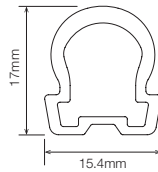

Version 1.00

All documentation is subject to change without notice. Refer to our website for the latest information.

DIMENSIONS

SD Standard Profile

RD Reinforced Profile

P17D P17 Profile

P17R P17 Recessed Profile

ORDERING EXAMPLE

STR-ALTO	16W	3.0K	S2A0	P17D	WHT	WR2BS 100	IP40	
TYPE	WATTAGE	CCT	SEGMENTS	PROFILE / DIFFUSER	PROFILE COLOUR	WIRING CONFIG.	WIRING LENGTH	IP RATING

WATTAGE

<input type="checkbox"/> 11W	11.2W per Metre
<input type="checkbox"/> 16W	16.8W per Metre
<input type="checkbox"/> 33W	33.6W per Metre

PRODUCT LENGTH

<input type="checkbox"/> Length as per Site Measurements
<input type="checkbox"/> Length:
<input type="checkbox"/> Undefined

PROFILE / DIFFUSER **

<input type="checkbox"/> SD	Standard Profile Diffused
<input type="checkbox"/> RD	Reinforced Profile Diffused
<input type="checkbox"/> P17D	P17 Profile Diffused
<input type="checkbox"/> P17T	P17 Profile Diffused (IP65 Outdoor)
<input type="checkbox"/> P17R	P17 Recessed Profile Diffused

WIRING LENGTH

<input type="checkbox"/> 100	100mm
<input type="checkbox"/> 250	250mm
<input type="checkbox"/> 500	500mm
<input type="checkbox"/> 1000	1000mm

IP RATING

<input type="checkbox"/> IP40	Indoor Use
<input type="checkbox"/> IP65	Outdoor Use
<input type="checkbox"/> IP68	Prolonged Immersion Use