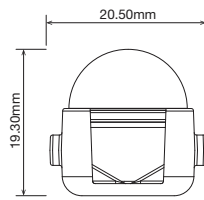

15W 14.0W / metre

SD · 1500 lm / metre

COLOUR TEMPERATURE

2700K

3000K

4000K

■ DIMENSIONS

SD Standard Profile

■ ORDERING EXAMPLE

STR-ALTO CL	5W	3.0K	S1	WR2OS	IP40
TYPE	WATTAGE	CCT	SEGMENTS	WIRING CONFIG.	IP RATING

■ PRODUCT LENGTH

- Length as per Site Measurements
- Length:
- Undefined

* Other CCT subject to availability.