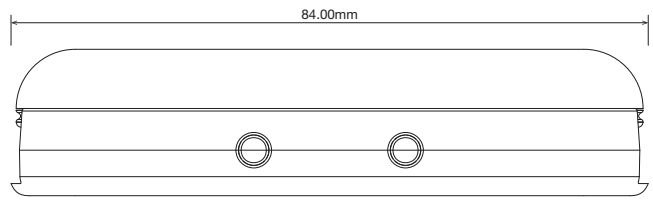

ALTO CL

LED STRIP CHAIN MODULE STR-ALTO CL

POWER

PROFILE / LUMINOUS FLUX

5W 4.6W / metre

SD · 500 lm / metre

10W 9.4W / metre

SD · 1000 lm / metre

15W 14.0W / metre

SD · 1500 lm / metre

COLOUR TEMPERATURE

2700K

3000K

4000K

■ DIMENSIONS

SD Standard Profile

■ ORDERING EXAMPLE

STR-ALTO CL	5W	3.0K	S1	WR2OS	IP40
TYPE	WATTAGE	CCT	SEGMENTS	WIRING CONFIG.	IP RATING

■ PRODUCT LENGTH

- Length as per Site Measurements
- Length:
- Undefined

* Other CCT subject to availability.