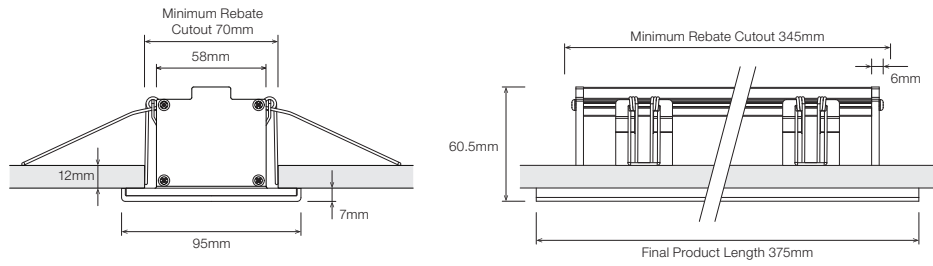

aus. 1300 287 533

intl. +613 8681 3633

www.coolon.com.au

Version 1.00

All documentation is subject to change without notice. Refer to our website for the latest information.

DIMENSIONS

CB Covered Body Profile

WIRING POSITION

- WS Wire from Side

IP RATING

- IP40