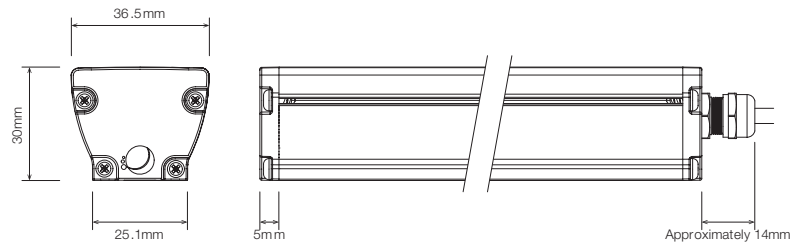

■ DIMENSIONS

SD Standard Profile

■ ORDERING EXAMPLE

LNR-MAX MINI UG	2.7K	S2A0	SD	BLK	WR2OS	WB	IP40
TYPE	CCT	SEGMENTS	PROFILE / DIFFUSER	PROFILE COLOUR	WIRING CONFIG.	WIRING POSITION	IP RATING

■ COLOUR TEMPERATURE

- 2.7K 2700K
- 3.0K 3000K
- 4.0K 4000K

■ PRODUCT LENGTH

- Length as per Site Measurements
- Length:
- Undefined

* Custom colours available on request

■ DIFFUSER

- SD Standard Diffuser

■ PROFILE COLOUR

- BLK Black (Standard)
- WHT White
- CST Custom Colour *

■ WIRING CONFIGURATION

- WR2OS Wire 2 Core One Side
- SMPLC Sample Type Connector 2.5mm

■ WIRING POSITION

- WB Wire from Back
- WS Wire from Side

■ IP RATING

- IP40 Indoor Use
- IP65 Outdoor Use