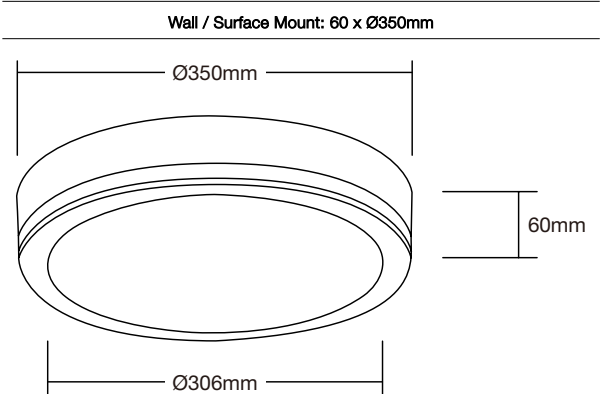

PRODUCT INFO

Model	VAYO
Range	Bunker LED
Mounting Method	Wall / Surface Mount
Battery	LiFeP04
Voltage	200-240VAC, 50Hz

PERFORMANCE SPECIFICATIONS

Power	25W
Lumens	2240 - 2550 lm
Beam Angle	110°
IP Rating	IP65
IK Rating	IK10
LEDs	SMD CRI80
Dimmable	No
Photometric Classification	CO D32 C90 D32
Testing	Auto Test (EM model only)
Emergency Power	3W Max (EM model only)
Working Temperature	0°C to 45°C

DESIGN SPECIFICATIONS

Weight	1.4kg
Construction	PC
Diffuser Material	PC
Housing Colour	White or Black Housing
Sensor	Microwave Sensor (Optional upgrade)

DIMENSIONS (MM)

COMPLIANCE & WARRANTY

Certificates Approvals	AS2293- AS/NZS CISPR 15
Warranty	5 Year Warranty