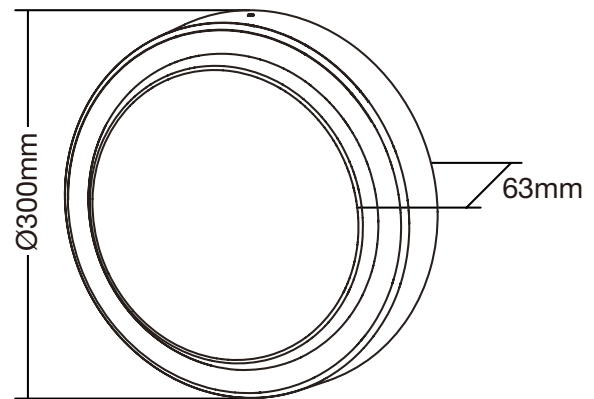

**PRODUCT INFO**

Model	PASIO
Range	Bunker LED
Mounting Method	Wall / Surface Mount
Battery	LiFeP04
Voltage	200-240VAC, 50Hz

**PERFORMANCE SPECIFICATIONS**

Power	2-Step Power Select: 20W/25W
Lumens	20W: 2050 - 2350 lm 25W: 2550 - 2950 lm
Beam Angle	120°
IP Rating	IP65
IK Rating	IK10
LEDs	2835SMD CRI80
Dimmable	No
Working Temperature	0°C to 45°C

**DESIGN SPECIFICATIONS**

Weight	1.58kg
Construction	Die-casting
Diffuser Material	PC
Housing Colour	White or Black Housing
Sensor	Microwave Sensor (Optional upgrade)

**DIMENSIONS (MM)**

Wall / Surface Mount: 63 x Ø300mm