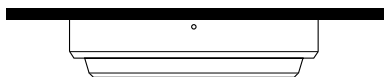

PASIO

25W BUNKER