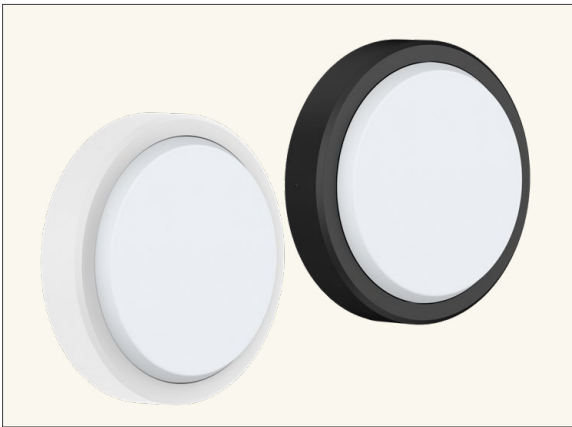

# PASIO

25W BUNKER

**PASIO 25W BUNKER**

PASIO bunker light is a versatile LED luminaire designed for demanding environments. Featuring high-efficiency SMD LEDs and a high-transmittance diffuser, it delivers consistent, uniform light output. With selectable CCT, adjustable power and sensor, PASIO offers flexible performance with quick, easy installation across a range of applications.

**PRODUCT INFO**

Model	PASIO
Range	Bunker LED
Mounting Method	Wall / Surface Mount
Battery	LiFeP04
Voltage	200-240VAC, 50Hz

**PERFORMANCE SPECIFICATIONS**

Power	2-Step Power Select: 20W/25W
Lumens	20W: 2050 - 2350 lm 25W: 2550 - 2950 lm
Beam Angle	120°
IP Rating	IP65
IK Rating	IK10
LEDs	2835SMD CRI80
Dimmable	No
Working Temperature	0°C to 45°C

**DESIGN SPECIFICATIONS**

Weight	1.58kg
Construction	Die-casting
Diffuser Material	PC
Housing Colour	White or Black Housing
Sensor	Microwave Sensor (Optional upgrade)

**DIMENSIONS (MM)**

Wall / Surface Mount: 63 x Ø300mm