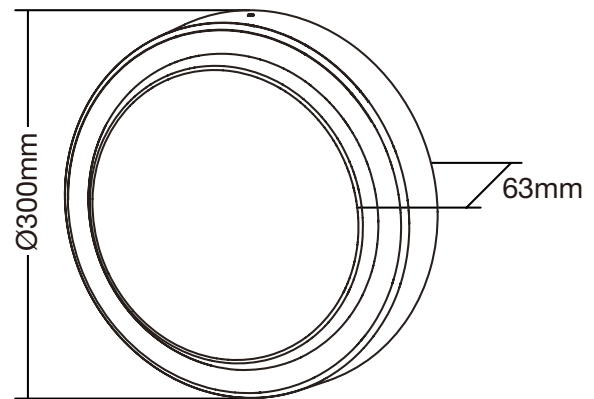

PRODUCT INFO

Model	PASIO
Range	Bunker LED
Mounting Method	Wall / Surface Mount
Battery	LiFeP04
Voltage	200-240VAC, 50Hz

PERFORMANCE SPECIFICATIONS

Power	2-Step Power Select: 20W/25W
Lumens	20W: 2050 - 2350 lm 25W: 2550 - 2950 lm
Beam Angle	120°
IP Rating	IP65
IK Rating	IK10
LEDs	2835SMD CRI80
Dimmable	No
Testing	Auto Test (EM model only)
Emergency Power	3W Max (EM model only)
Photometric Classification	CO D32 C90 D32
Working Temperature	0°C to 45°C

DESIGN SPECIFICATIONS

Weight	1.58kg
Construction	Die-casting
Diffuser Material	PC
Housing Colour	White or Black Housing
Sensor	Microwave Sensor (Optional upgrade)

DIMENSIONS (MM)

Wall / Surface Mount: 63 x Ø300mm