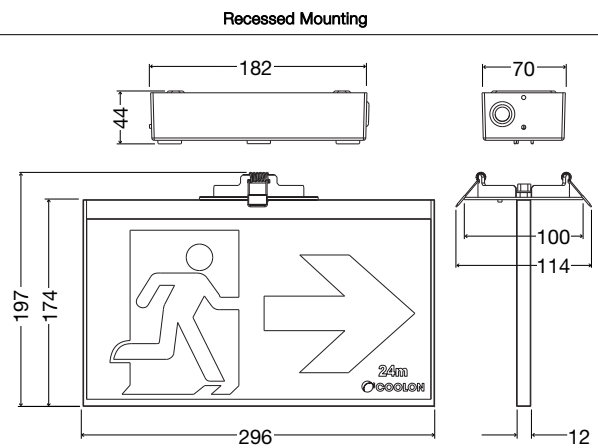

DIMENSIONS (MM)

ACCESSORIES & PARTS

Replacement Part Numbers	EXA-GSM-AT-CM-WH- Battery
	EXA-GSM-AT-CM-WH-Driver
	EXA-GSM-AT-CM-WH- Diffuser

ORDERING EXAMPLE

EXA	GSM	AT	RM	WH
EXIT LIGHT	MODEL	TEST MODE	MOUNTING	HOUSING COLOUR
EXA Emergency Light	GSM GuideSlim	AT Auto Test	RM Recessed Mount	WH White Housing
				BK Black Housing