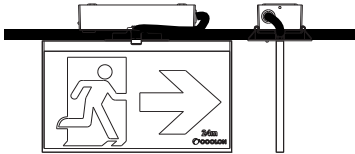

GUIDESLIM EXIT SIGN

EXIT RECESSED MOUNT

GUIDESLIM EXIT SIGN RECESSED MOUNT

The GuideSlim is a recessed, blade-style emergency exit sign designed for seamless architectural integration. Its slim profile delivers a clean, modern aesthetic, while the illuminated diffuser ensures clear, uniform visibility. Constructed from durable aluminium with a high-quality polycarbonate sign panel, it offers flexible installation, easy pictogram replacement, and full compliance with AS/NZS 2293 for dependable performance in commercial environments.