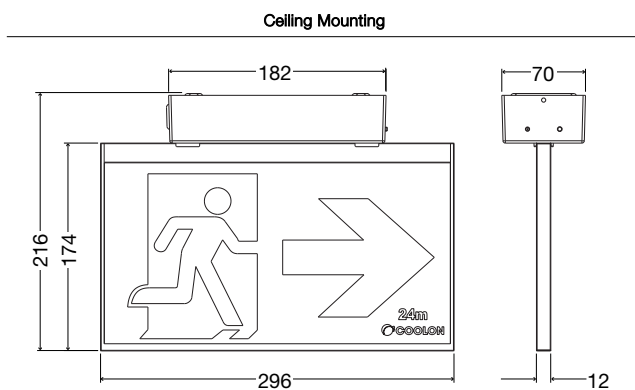

DIMENSIONS (MM)

ACCESSORIES & PARTS

Accessories	ACC-GSM-FB-WH Flag Bracket
Replacement Part Numbers	EXA-GSM-AT-CM-WH- Battery
	EXA-GSM-AT-CM-WH-Driver
	EXA-GSM-AT-CM-WH- Diffuser

ORDERING EXAMPLE

EXA	GSM	AT	CM	WH
EXIT LIGHT	MODEL	TEST MODE	MOUNTING	HOUSING COLOUR
EXA Emergency Light	GSM GuideSlim	AT Auto Test	CM Ceiling Mount	WH White Housing
				BK Black Housing