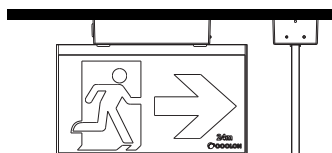

GUIDESLIM EXIT SIGN

EXIT CEILING MOUNT

GUIDESLIM EXIT SIGN CEILING MOUNT

The GuideSlim is a ceiling mount, blade-style emergency exit sign designed for seamless architectural integration. Its slim profile delivers a clean, modern aesthetic, while the illuminated diffuser ensures clear, uniform visibility. Constructed from durable aluminium with a high-quality polycarbonate sign panel, it offers flexible installation, easy pictogram replacement, and full compliance with AS/NZS 2293 for dependable performance in commercial environments.