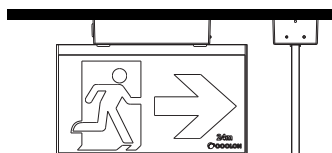

GUIDESLIM EXIT SIGN NOIR

EXIT CEILING MOUNT

GUIDESLIM EXIT SIGN NOIR CEILING MOUNT

The GuideSlim Noir is a ceiling-mounted, blade-style emergency exit sign designed for seamless architectural integration in theatres and performance environments. Its ultra-slim profile and all-black finish deliver a refined, unobtrusive aesthetic that preserves darkened spaces and sightlines. A precisely engineered illuminated diffuser ensures clear, uniform visibility when required, without visual intrusion. Constructed from durable aluminium with a high-quality polycarbonate sign panel, it offers flexible installation, easy pictogram replacement, and full compliance with AS/NZS 2293. Providing dependable emergency egress while maintaining the integrity of low-light architectural settings.