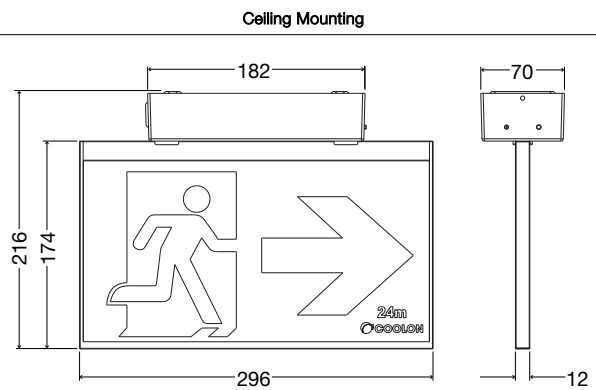

DIMENSIONS (MM)

ACCESSORIES & PARTS

Accessories	ACC-GSM-FB-WH Flag Bracket
Replacement Part Numbers	EXA-GSM-AT-CM-WH- Battery
	EXA-GSM-AT-CM-WH-Driver
	EXA-GSM-AT-CM-WH- Diffuser

ORDERING EXAMPLE

EXA	GSM	AT	CM	BK	BD
EXIT LIGHT	MODEL	TEST MODE	MOUNTING	HOUSING COLOUR	DECAL
EXA Emergency Light	GSM GuideSlim	AT Auto Test	CM Ceiling Mount	BK Black Housing	BD Black Decal