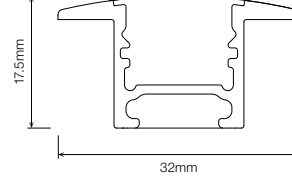

400 lm / metre

RGB FULL COLOUR

■ DIMENSIONS

SD • Standard Profile

P17D • P17 Profile

PR17D • P17 Recessed Profile

■ ORDERING EXAMPLE

STR-SPECTRUM	S2A1	P17D	BLK	WR4BS	100	IP40
TYPE	SEGMENTS	PROFILE / DIFFUSER	PROFILE COLOUR	WIRING CONFIG.	WIRING LENGTH	IP RATING
■ PRODUCT LENGTH			■ WIRING CONFIGURATION			
Length as per Site Measurements			WR4OS Wire 4 Core One Side			
Length:			WR4BS Wire 4 Core Both Sides			
Undefined			OC4MO Outdoor Connector 4 pin Male Only			
			OC4MF Outdoor Connector 4 pin Male + Female			
■ PROFILE / DIFFUSER			■ WIRING LENGTH			
SD	Standard Profile Diffused		100	100mm		
P17D	P17 Profile Diffused		250	250mm		
PR17D	PR17 Recessed Profile Diffused		500	500mm		
■ PROFILE COLOUR ¹			1000	1,000mm		
BLK	Black (Standard)		■ IP RATING			
WHT	White		IP40 Indoor Use			
CST	Custom Colour					