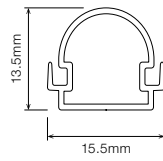

SPECTRUM

LED STRIP STR-SPECTRUM

POWER

PROFILE / LUMINOUS FLUX

SD

P17D

PR17D

15W 15.6W / metre

400 lm / metre

RGB FULL COLOUR

■ DIMENSIONS

SD • Standard Profile

P17D • P17 Profile

PR17D • P17 Recessed Profile

■ ORDERING EXAMPLE

STR-SPECTRUM	S2A1	P17D	BLK	WR4BS	100	IP40
TYPE	SEGMENTS	PROFILE / DIFFUSER	PROFILE COLOUR	WIRING CONFIG.	WIRING LENGTH	IP RATING
■ PRODUCT LENGTH			■ WIRING CONFIGURATION			
Length as per Site Measurements			WR4OS Wire 4 Core One Side			
Length:			WR4BS Wire 4 Core Both Sides			
Undefined			OC4MO Outdoor Connector 4 pin Male Only			
			OC4MF Outdoor Connector 4 pin Male + Female			
■ PROFILE / DIFFUSER			■ WIRING LENGTH			
SD	Standard Profile Diffused		100	100mm		
P17D	P17 Profile Diffused		250	250mm		
PR17D	PR17 Recessed Profile Diffused		500	500mm		
■ PROFILE COLOUR ¹			1000	1,000mm		
BLK	Black (Standard)		■ IP RATING			
WHT	White		IP40 Indoor Use			
CST	Custom Colour					