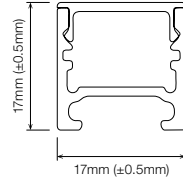

400 lm / metre

RGB FULL COLOUR

■ DIMENSIONS

SD • Standard Profile

P17D • P17 Profile

PR17D • P17 Recessed Profile

■ ORDERING EXAMPLE

STR-SPECTRUM	S2A1	P17D	BLK	WR4BS	100	IP40
TYPE	SEGMENTS	PROFILE / DIFFUSER	PROFILE COLOUR	WIRING CONFIG.	WIRING LENGTH	IP RATING
■ PRODUCT LENGTH			■ WIRING CONFIGURATION			
Length as per Site Measurements			WR4OS Wire 4 Core One Side			
Length:			WR4BS Wire 4 Core Both Sides			
Undefined			OC4MO Outdoor Connector 4 pin Male Only			
			OC4MF Outdoor Connector 4 pin Male + Female			
■ PROFILE / DIFFUSER			■ WIRING LENGTH			
SD	Standard Profile Diffused		100	100mm		
P17D	P17 Profile Diffused		250	250mm		
PR17D	PR17 Recessed Profile Diffused		500	500mm		
■ PROFILE COLOUR ¹			1000	1,000mm		
BLK	Black (Standard)		■ IP RATING			
WHT	White		IP40 Indoor Use			
CST	Custom Colour					