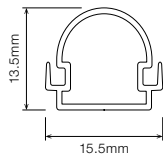

PRIMO X2

LED STRIP STR-PRIMO X2

POWER

PROFILE / LUMINOUS FLUX

	SD	LD	RD	P17D	PR17D
21W 21.6W / metre	1,400 lm / metre	1,590 lm / metre	1,570 lm / metre	1,330 lm / metre	1,330 lm / metre

COLOUR TEMPERATURE

DIMENSIONS

SD • Standard Profile

LD • Low Profile

RD • Reinforced Profile

P17D • P17 Profile

P17T • P17 Profile

PR17D • P17 Recessed Profile

ORDERING EXAMPLE

STR-PRIMO X2 3.0K S2A0 P17D BLK WR2.1BS 100 IP40

TYPE CCT SEGMENTS PROFILE / DIFFUSER PROFILE COLOUR WIRING CONFIG. WIRING LENGTH IP RATING

COLOUR TEMPERATURE ¹

2.7K	2700K
3.0K	3000K
4.0K	4000K
5.0K	5000K

PRODUCT LENGTH ²

Length as per Site Measurements
Length:
Undefined

WIRING LENGTH

100	100mm
250	250mm
500	500mm
1000	1,000mm

IP RATING

IP40	Indoor Use
------	------------

¹ Other colour temperatures subject to availability.

² LD is only available for lengths up to 2,200mm.