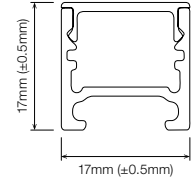

SD • Standard Profile

LD • Low Profile

RD • Reinforced Profile

P17D • P17 Profile

P17T • P17 Profile

PR17D • P17 Recessed Profile

ORDERING EXAMPLE

STR-PRIMO X2 3.0K S2A0 P17D BLK WR2.1BS 100 IP40

TYPE CCT SEGMENTS PROFILE / DIFFUSER PROFILE COLOUR WIRING CONFIG. WIRING LENGTH IP RATING

COLOUR TEMPERATURE ¹

2.7K	2700K
3.0K	3000K
4.0K	4000K
5.0K	5000K

PRODUCT LENGTH ²

Length as per Site Measurements
Length:
Undefined

WIRING LENGTH

100	100mm
250	250mm
500	500mm
1000	1,000mm

IP RATING

IP40	Indoor Use
------	------------

¹ Other colour temperatures subject to availability.

² LD is only available for lengths up to 2,200mm.