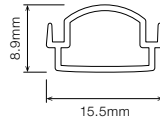

PRIMO X2

LED STRIP STR-PRIMO X2

POWER

PROFILE / LUMINOUS FLUX

	SD	LD	RD	P17D	PR17D
21W 21.6W / metre	1,400 lm / metre	1,590 lm / metre	1,570 lm / metre	1,330 lm / metre	1,330 lm / metre

COLOUR TEMPERATURE

DIMENSIONS

SD • Standard Profile

LD • Low Profile

RD • Reinforced Profile

P17D • P17 Profile

P17T • P17 Profile

PR17D • P17 Recessed Profile

ORDERING EXAMPLE

STR-PRIMO X2 3.0K S2A0 P17D BLK WR2.1BS 100 IP40

TYPE CCT SEGMENTS PROFILE / DIFFUSER PROFILE COLOUR WIRING CONFIG. WIRING LENGTH IP RATING

COLOUR TEMPERATURE ¹

2.7K	2700K
3.0K	3000K
4.0K	4000K
5.0K	5000K

PRODUCT LENGTH ²

Length as per Site Measurements
Length:
Undefined

WIRING LENGTH

100	100mm
250	250mm
500	500mm
1000	1,000mm

IP RATING

IP40	Indoor Use
------	------------

¹ Other colour temperatures subject to availability.

² LD is only available for lengths up to 2,200mm.