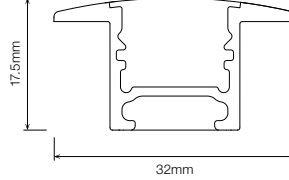

SD • Standard Profile

LD • Low Profile

RD • Reinforced Profile

P17D • P17 Profile

P17T • P17 Profile

PR17D • P17 Recessed Profile

ORDERING EXAMPLE

STR-PRIMO X2 3.0K S2A0 P17D BLK WR2.1BS 100 IP40

TYPE CCT SEGMENTS PROFILE / DIFFUSER PROFILE COLOUR WIRING CONFIG. WIRING LENGTH IP RATING

COLOUR TEMPERATURE ¹

2.7K	2700K
3.0K	3000K
4.0K	4000K
5.0K	5000K

PRODUCT LENGTH ²

Length as per Site Measurements
Length:
Undefined

WIRING LENGTH

100	100mm
250	250mm
500	500mm
1000	1,000mm

IP RATING

IP40	Indoor Use
------	------------

¹ Other colour temperatures subject to availability.

² LD is only available for lengths up to 2,200mm.