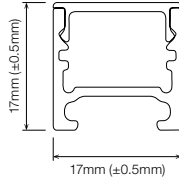

SD • Standard Profile

LD • Low Profile

RD • Reinforced Profile

P17D • P17 Profile

P17T • P17 Profile

PR17D • P17 Recessed Profile

ORDERING EXAMPLE

STR-PRIMO X2 3.0K S2A0 P17D BLK WR2.1BS 100 IP40

TYPE CCT SEGMENTS PROFILE / DIFFUSER PROFILE COLOUR WIRING CONFIG. WIRING LENGTH IP RATING

COLOUR TEMPERATURE ¹

2.7K	2700K
3.0K	3000K
4.0K	4000K
5.0K	5000K

PRODUCT LENGTH ²

Length as per Site Measurements
Length:
Undefined

WIRING LENGTH

100	100mm
250	250mm
500	500mm
1000	1,000mm

IP RATING

IP40	Indoor Use
------	------------

¹ Other colour temperatures subject to availability.

² LD is only available for lengths up to 2,200mm.