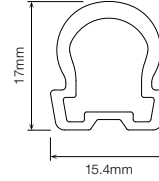

PRIMO X2

LED STRIP STR-PRIMO X2

POWER

PROFILE / LUMINOUS FLUX

	SD	LD	RD	P17D	PR17D
21W 21.6W / metre	1,400 lm / metre	1,590 lm / metre	1,570 lm / metre	1,330 lm / metre	1,330 lm / metre

COLOUR TEMPERATURE

DIMENSIONS

SD • Standard Profile

LD • Low Profile

RD • Reinforced Profile

P17D • P17 Profile

P17T • P17 Profile

PR17D • P17 Recessed Profile

ORDERING EXAMPLE

STR-PRIMO X2 3.0K S2A0 P17D BLK WR2.1BS 100 IP40

TYPE CCT SEGMENTS PROFILE / DIFFUSER PROFILE COLOUR WIRING CONFIG. WIRING LENGTH IP RATING

COLOUR TEMPERATURE ¹

2.7K	2700K
3.0K	3000K
4.0K	4000K
5.0K	5000K

PRODUCT LENGTH ²

Length as per Site Measurements
Length:
Undefined

WIRING LENGTH

100	100mm
250	250mm
500	500mm
1000	1,000mm

IP RATING

IP40	Indoor Use
------	------------

¹ Other colour temperatures subject to availability.

² LD is only available for lengths up to 2,200mm.