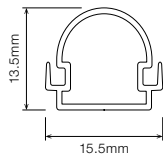

PRIMO

LED STRIP STR-PRIMO

POWER

PROFILE / LUMINOUS FLUX

	SD	LD	RD	P17D	PR17D
10W 10.8W / metre	800 lm / metre	680 lm / metre	670 lm / metre	570 lm / metre	570 lm / metre

COLOUR TEMPERATURE

DIMENSIONS

SD • Standard Profile

LD • Low Profile

RD • Reinforced Profile

P17D • P17 Profile

P17T • P17 Profile

PR17D • P17 Recessed Profile

ORDERING EXAMPLE

STR-PRIMO 3.0K S2A1 P17D BLK WR2.1BS 100 IP40

TYPE CCT SEGMENTS PROFILE / DIFFUSER PROFILE COLOUR WIRING CONFIG. WIRING LENGTH IP RATING

COLOUR TEMPERATURE ¹

2.7K	2700K
3.0K	3000K
4.0K	4000K
5.0K	5000K

PRODUCT LENGTH ²

Length as per Site Measurements
Length:
Undefined

PROFILE / DIFFUSER

SD	Standard Profile Diffused
LD	Low Profile Diffused
RD	Reinforced Profile Diffused
P17D	P17 Profile Diffused
PR17D	P17 Recessed Profile Diffused

WIRING LENGTH

100	100mm
250	250mm
500	500mm
1000	1,000mm

IP RATING

IP40	Indoor Use
------	------------

¹ Other colour temperatures subject to availability.

² LD is only available for lengths up to 2,200mm.