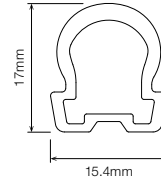

PRIMO

LED STRIP STR-PRIMO

POWER

PROFILE / LUMINOUS FLUX

	SD	LD	RD	P17D	PR17D
10W 10.8W / metre	800 lm / metre	680 lm / metre	670 lm / metre	570 lm / metre	570 lm / metre

COLOUR TEMPERATURE

DIMENSIONS

SD • Standard Profile

LD • Low Profile

RD • Reinforced Profile

P17D • P17 Profile

P17T • P17 Profile

PR17D • P17 Recessed Profile

ORDERING EXAMPLE

STR-PRIMO 3.0K S2A1 P17D BLK WR2.1BS 100 IP40

TYPE CCT SEGMENTS PROFILE / DIFFUSER PROFILE COLOUR WIRING CONFIG. WIRING LENGTH IP RATING

COLOUR TEMPERATURE ¹

2.7K	2700K
3.0K	3000K
4.0K	4000K
5.0K	5000K

PRODUCT LENGTH ²

Length as per Site Measurements
Length:
Undefined

PROFILE / DIFFUSER

SD	Standard Profile Diffused
LD	Low Profile Diffused
RD	Reinforced Profile Diffused
P17D	P17 Profile Diffused
PR17D	P17 Recessed Profile Diffused

WIRING LENGTH

100	100mm
250	250mm
500	500mm
1000	1,000mm

IP RATING

IP40	Indoor Use
------	------------

¹ Other colour temperatures subject to availability.

² LD is only available for lengths up to 2,200mm.