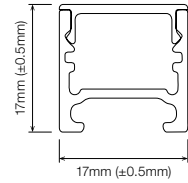

PRIMO

LED STRIP STR-PRIMO

POWER

PROFILE / LUMINOUS FLUX

	SD	LD	RD	P17D	PR17D
10W 10.8W / metre	800 lm / metre	680 lm / metre	670 lm / metre	570 lm / metre	570 lm / metre

COLOUR TEMPERATURE

DIMENSIONS

SD • Standard Profile

LD • Low Profile

RD • Reinforced Profile

P17D • P17 Profile

P17T • P17 Profile

PR17D • P17 Recessed Profile

ORDERING EXAMPLE

STR-PRIMO 3.0K S2A1 P17D BLK WR2.1BS 100 IP40

TYPE CCT SEGMENTS PROFILE / DIFFUSER PROFILE COLOUR WIRING CONFIG. WIRING LENGTH IP RATING

COLOUR TEMPERATURE ¹

2.7K	2700K
3.0K	3000K
4.0K	4000K
5.0K	5000K

PRODUCT LENGTH ²

Length as per Site Measurements
Length:
Undefined

PROFILE / DIFFUSER

SD	Standard Profile Diffused
LD	Low Profile Diffused
RD	Reinforced Profile Diffused
P17D	P17 Profile Diffused
PR17D	P17 Recessed Profile Diffused

WIRING LENGTH

100	100mm
250	250mm
500	500mm
1000	1,000mm

IP RATING

IP40	Indoor Use
------	------------

¹ Other colour temperatures subject to availability.

² LD is only available for lengths up to 2,200mm.