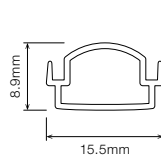

PRIMO

LED STRIP STR-PRIMO

POWER

PROFILE / LUMINOUS FLUX

	SD	LD	RD	P17D	PR17D
10W 10.8W / metre	800 lm / metre	680 lm / metre	670 lm / metre	570 lm / metre	570 lm / metre

COLOUR TEMPERATURE

DIMENSIONS

SD • Standard Profile

LD • Low Profile

RD • Reinforced Profile

P17D • P17 Profile

P17T • P17 Profile

PR17D • P17 Recessed Profile

ORDERING EXAMPLE

STR-PRIMO 3.0K S2A1 P17D BLK WR2.1BS 100 IP40

TYPE CCT SEGMENTS PROFILE / DIFFUSER PROFILE COLOUR WIRING CONFIG. WIRING LENGTH IP RATING

COLOUR TEMPERATURE ¹

2.7K	2700K
3.0K	3000K
4.0K	4000K
5.0K	5000K

PRODUCT LENGTH ²

Length as per Site Measurements
Length:
Undefined

PROFILE / DIFFUSER

SD	Standard Profile Diffused
LD	Low Profile Diffused
RD	Reinforced Profile Diffused
P17D	P17 Profile Diffused
PR17D	P17 Recessed Profile Diffused

WIRING LENGTH

100	100mm
250	250mm
500	500mm
1000	1,000mm

IP RATING

IP40	Indoor Use
------	------------

¹ Other colour temperatures subject to availability.

² LD is only available for lengths up to 2,200mm.