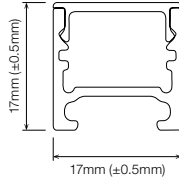

LD • Low Profile

RD • Reinforced Profile

P17D • P17 Profile

P17T • P17 Profile

PR17D • P17 Recessed Profile

ORDERING EXAMPLE

STR-PRIMO 3.0K S2A1 P17D BLK WR2.1BS 100 IP40

TYPE CCT SEGMENTS PROFILE / DIFFUSER PROFILE COLOUR WIRING CONFIG. WIRING LENGTH IP RATING

COLOUR TEMPERATURE ¹

2.7K	2700K
3.0K	3000K
4.0K	4000K
5.0K	5000K

PRODUCT LENGTH ²

Length as per Site Measurements
Length:
Undefined

PROFILE / DIFFUSER

SD	Standard Profile Diffused
LD	Low Profile Diffused
RD	Reinforced Profile Diffused
P17D	P17 Profile Diffused
PR17D	P17 Recessed Profile Diffused

PROFILE COLOUR ³

BLK	Black (Standard)
WHT	White
CST	Custom Colour

WIRING CONFIGURATION

WR2.1OS	Wire 2+1 Core One Side
WR2.1BS	Wire 2+1 Core Both Sides
OC2.1MO	Outdoor Connector 2+1 pin Male Only
OC2.1MF	Outdoor Connector 2+1 pin Male + Female
SMPLC.1	Sample Type Connector 2.5mm

WIRING LENGTH

100	100mm
250	250mm
500	500mm
1000	1,000mm

IP RATING

IP40	Indoor Use
------	------------

¹ Other colour temperatures subject to availability.

² LD is only available for lengths up to 2,200mm.