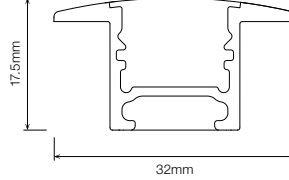

PRIMO

LED STRIP STR-PRIMO

POWER

PROFILE / LUMINOUS FLUX

	SD	LD	RD	P17D	PR17D
10W 10.8W / metre	800 lm / metre	680 lm / metre	670 lm / metre	570 lm / metre	570 lm / metre

COLOUR TEMPERATURE

DIMENSIONS

SD • Standard Profile

LD • Low Profile

RD • Reinforced Profile

P17D • P17 Profile

P17T • P17 Profile

PR17D • P17 Recessed Profile

ORDERING EXAMPLE

STR-PRIMO 3.0K S2A1 P17D BLK WR2.1BS 100 IP40

TYPE CCT SEGMENTS PROFILE / DIFFUSER PROFILE COLOUR WIRING CONFIG. WIRING LENGTH IP RATING

COLOUR TEMPERATURE ¹

2.7K	2700K
3.0K	3000K
4.0K	4000K
5.0K	5000K

PRODUCT LENGTH ²

Length as per Site Measurements
Length:
Undefined

PROFILE / DIFFUSER

SD	Standard Profile Diffused
LD	Low Profile Diffused
RD	Reinforced Profile Diffused
P17D	P17 Profile Diffused
PR17D	P17 Recessed Profile Diffused

WIRING LENGTH

100	100mm
250	250mm
500	500mm
1000	1,000mm

IP RATING

IP40	Indoor Use
------	------------

¹ Other colour temperatures subject to availability.

² LD is only available for lengths up to 2,200mm.