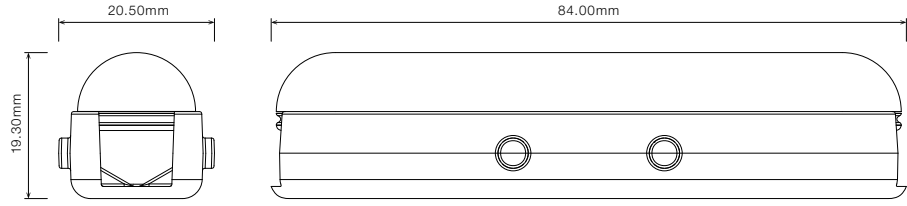

COLOUR TEMPERATURE

2700K

3000K

4000K

4300K

■ DIMENSIONS

SD • Standard Profile

■ ORDERING EXAMPLE

STR-MULTO CC 3.0K S1 SD WR2OS IP20

TYPE	CCT	SEGMENTS	PROFILE / DIFFUSER	WIRING CONFIG.	IP RATING
■ COLOUR TEMPERATURE ¹			■ PROFILE / DIFFUSER		
2.7K	2700K		SD	Standard Diffused	
3.0K	3000K				
4.0K	4000K				
4.3K	4300K				
■ PRODUCT LENGTH			■ WIRING CONFIGURATION		
Length as per Site Measurements			WR2OS	Wire 2 Core One Side	
Length:			SMPLC	Sample Type Connector 2.5mm	
Undefined			■ IP RATING		
			IP20	Indoor Use	