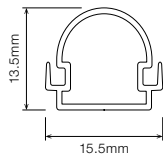

DIMENSIONS

SD • Standard Profile