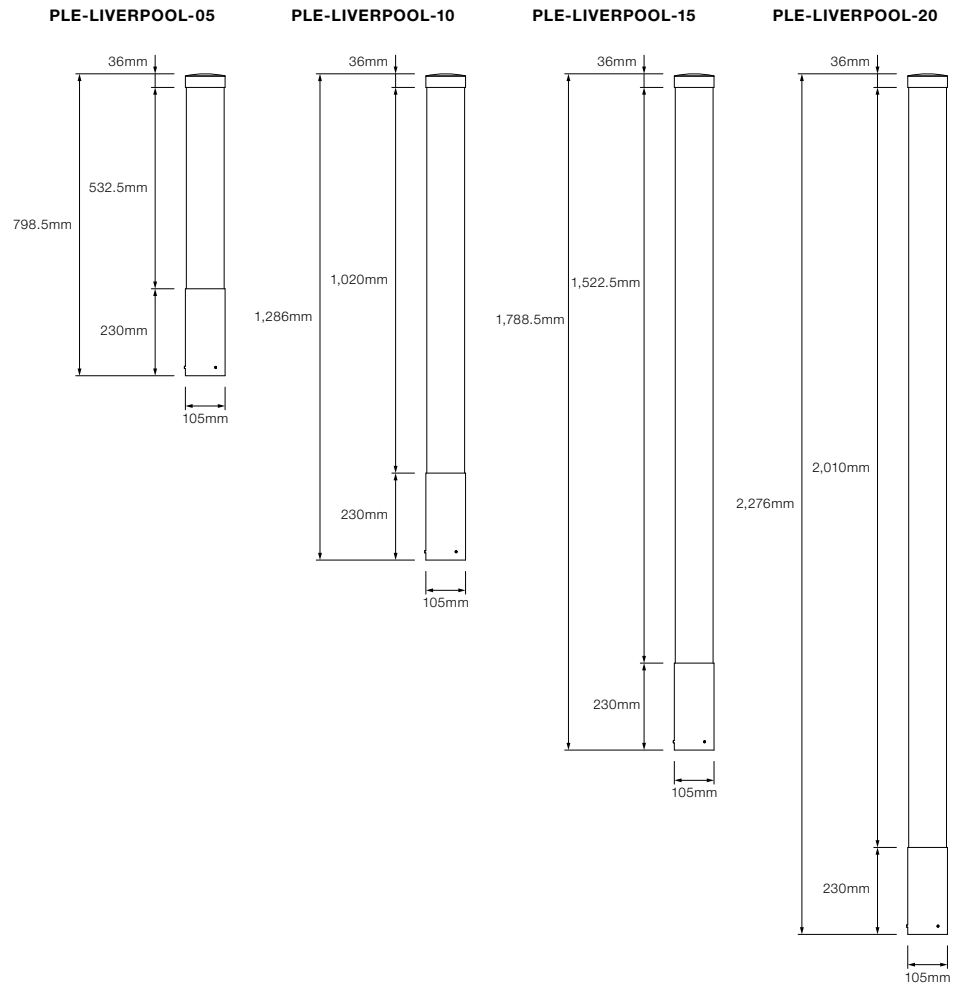

# LIVERPOOL

STATIC WHITE LED POLE PLE-LIVERPOOL

Liverpool is a fully illuminated pole-top light column available in four length options and a range of colour temperatures. Featured in award-winning lighting projects, Liverpool transforms and enhances public and architectural spaces through its spectacular display of light and prominent form.

TECHNICAL SPECIFICATIONS

Part Number	PLE-LIVERPOOL-05	PLE-LIVERPOOL-10	PLE-LIVERPOOL-15	PLE-LIVERPOOL-20
Description	Liverpool Static White Pole-top LED			
Length (Illuminated)	532.5mm	1,020mm	1,522.5mm	2,010mm
Width	105mm	105mm	105mm	105mm
Operating Voltage	24V	24V	24V	24V
Typical Power Consumption	28W	56W	84W	112W
Ambient Operating Temperature	Ta -10 to +50°C			
Avg Lumen Maint. @ Ta 25°C	70% @ 50,000 Hours			
IP Rating	IP65			

IP RATING

Fully protected against dust. Protected against water jets from all directions.

INSTALLATION OPTIONS

<sup>1</sup> Maximum distance from driver to luminaire is 15,000mm with the provided 2 core AWG14

## ■ DIMENSIONS