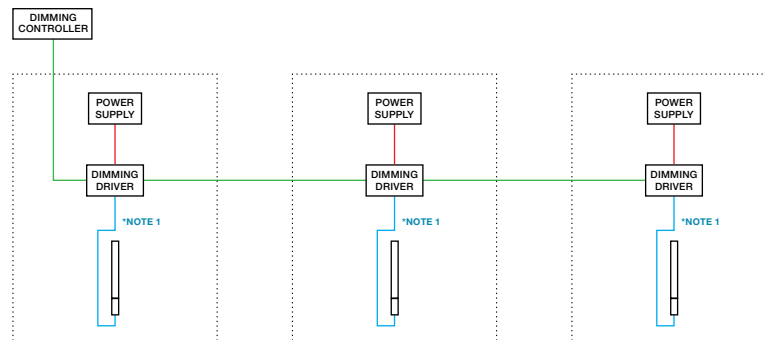

TECHNICAL SPECIFICATIONS

Part Number	PLE-LIVERPOOL-05	PLE-LIVERPOOL-10	PLE-LIVERPOOL-15	PLE-LIVERPOOL-20
Description	Liverpool Static White Pole-top LED			
Length (Illuminated)	532.5mm	1,020mm	1,522.5mm	2,010mm
Width	105mm	105mm	105mm	105mm
Operating Voltage	24V	24V	24V	24V
Typical Power Consumption	28W	56W	84W	112W
Ambient Operating Temperature	Ta -10 to +50°C			
Avg Lumen Maint. @ Ta 25°C	70% @ 50,000 Hours			
IP Rating	IP65			

IP RATING

Fully protected against dust. Protected against water jets from all directions.

INSTALLATION OPTIONS

<sup>1</sup> Maximum distance from driver to luminaire is 15,000mm with the provided 2 core AWG14

## ■ DIMENSIONS