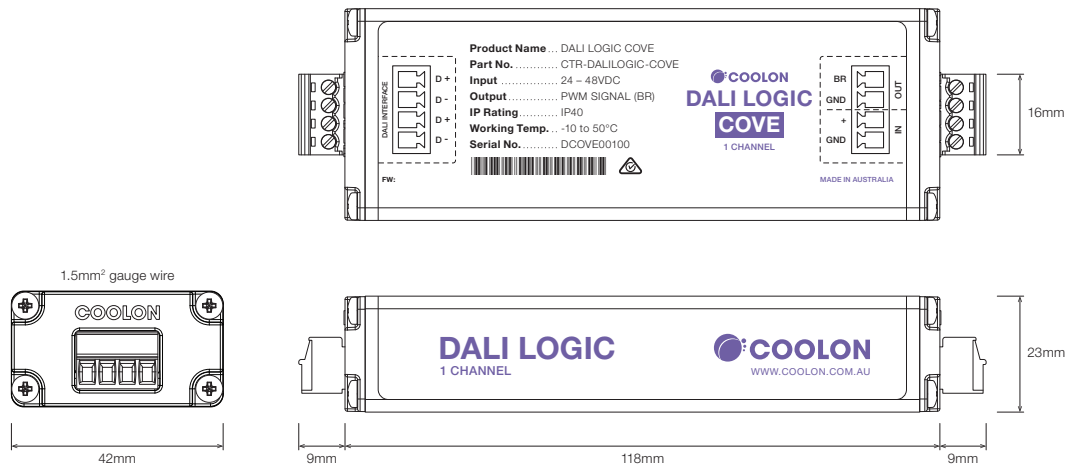

Use DALI Logic Cove to interface between a remote standard DALI source and Primo CC LED Strip. The fittings and external power supply are conveniently connected using screw terminals on the output side. Input and output screw terminals are also provided in the interface side for DALI bus.

## TECHNICAL SPECIFICATIONS

Product Code	CTR-DALILOGIC-COVE
Description	DALI to 1 Channel PWM Brightness Controller
Device Type	Standard DALI input (addressable), PWM control output (suitable for Primo CC chain modules)
Control Protocol	DALI Standard Compliant
Solid State Output	PWM signal, Push-pull (100mA Max)
PWM Frequency	244 Hz
Dimming Range	0 – 100%
Input Voltage	24 – 48V DC
Power Consumption	0.25W (No Load)
Enclosure	Aluminium Enclosure
IP Rating	IP40
Working Temperature	-10 to 60°C
Connection	Screw Terminals (Plug Type Connector)

Our products are designed and manufactured in Australia to ensure the highest standards.

▪ DIMENSIONS

▪ CONNECTION DIAGRAM