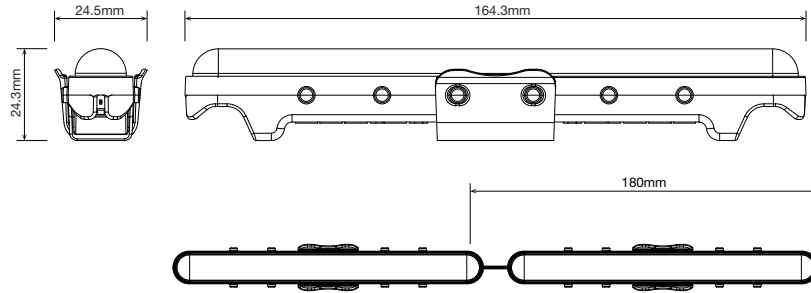

ALTO CL

LED STRIP CHAIN MODULE STR-ALTO CL

POWER

PROFILE / LUMINOUS FLUX

SD

5W	4.6W / metre	500 lm / metre
10W	9.4W / metre	1,000 lm / metre
15W	14.0W / metre	1,500 lm / metre

COLOUR TEMPERATURE

2700K

3000K

4000K

■ DIMENSIONS

SD • Standard Profile

■ ORDERING EXAMPLE

STR-ALTO CL 5W 3.0K S1 WR2OS IP20

TYPE	WATTAGE	CCT	SEGMENTS	WIRING CONFIG.	IP RATING
■ WATTAGE			■ WIRING CONFIGURATION		
5W	4.6W per Metre			WR2OS	Wire 2 Core One Side
10W	9.4W per Metre			WR2BS	Wire 2 Core Both Sides
15W	14.0W per Metre			OC2MO	Outdoor Connector 2 pin Male Only
				OC2MF	Outdoor Connector 2 pin Male + Female
				SMPLC	Sample Type Connector 2.5mm
■ COLOUR TEMPERATURE ¹			■ IP RATING		
2.7K	2700K CRI 80			IP20	Indoor Use
2.7KCRI	2700K CRI 90				
3.0K	3000K CRI 80				
3.0KCRI	3000K CRI 90				
4.0K	4000K CRI 80				
4.0KCRI	4000K CRI 90				
■ PRODUCT LENGTH					
Length as per Site Measurements					
Length:					
Undefined					