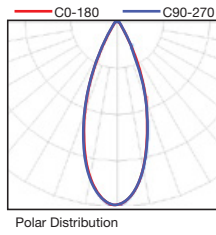

## ILLUMINANCE AT DISTANCE

### NOP Extra Wide Optics

	CP12-48	CP12-60
2m	413	499
4m	103	125
6m	46	55
8m	26	31
10m	17	20

$E_c$  at Centre (Lux)

### MEDIUM Medium Optics

	CP12-48	CP12-60
2m	2346	2875
4m	586	719
6m	261	319
8m	147	180
10m	94	115

$E_c$  at Centre (Lux)