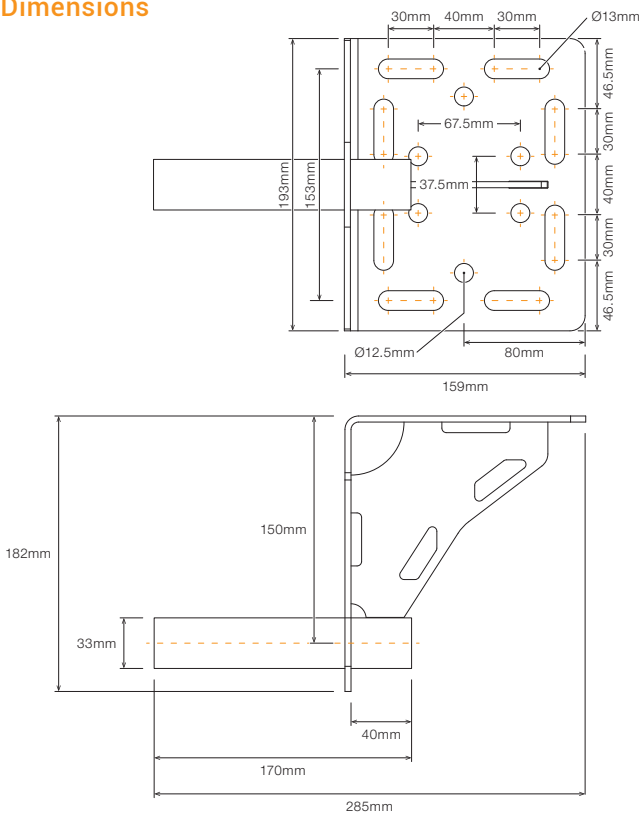

SURFACE MOUNT SPIGOT

Dimensions

Description

Surface Mount Spigot, Hot Dip Galvanized. Ideal for bolting to any ceiling or beam with a variety of holes or slots to provide bolting options. 33mm spigot suitable for all Coolon spigot mount luminaires.

Technical Specifications

Suitable for	33mm Spigot Mount Luminaires
Mounting	Surface Mount Spigot
Weight	2.0kg

Ordering Example

ACC - SMB

SMB Surface Mount

- SPIGOT

SPIGOT 33mm Spigot

- GAL