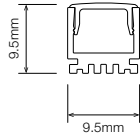

## ■ DIMENSIONS

**SD** • Standard Profile

## ■ ORDERING EXAMPLE

<b>STR-SLIM</b>	<b>7W</b>	<b>3.0K</b>	<b>S2A1</b>	<b>SD</b>	<b>BLK</b>	<b>WR2BS</b>	<b>100</b>	<b>IP40</b>
TYPE	WATTAGE	CCT	SEGMENTS	PROFILE / DIFFUSER	PROFILE COLOUR	WIRING CONFIG.	WIRING LENGTH	IP RATING
<b>■ WATTAGE</b>								
7W	7W per Metre							
14W	14W per Metre							
<b>■ COLOUR TEMPERATURE</b>								
2.7K	2700K CRI 80							
2.7KCRI	2700K CRI 90							
3.0K	3000K CRI 80							
3.0KCRI	3000K CRI 90							
4.0K	4000K CRI 80							
4.0KCRI	4000K CRI 90							
<b>■ PRODUCT LENGTH</b>								
Length as per Site Measurements								
Length:								
Undefined								
<b>■ PROFILE / DIFFUSER</b>								
SD	Standard Profile Diffused							
<b>■ PROFILE COLOUR</b>								
BLK	Black (Standard)							
GRY	Grey							
<b>■ WIRING CONFIGURATION</b>								
WR2OS	Wire 2 Core One Side							
WR2BS	Wire 2 Core Both Sides							
SMPLC	Sample Type Connector 2.5mm							
<b>■ WIRING LENGTH</b>								
100	100mm							
250	250mm							
500	500mm <sup>1</sup>							
1000	1,000mm <sup>1</sup>							
<b>■ IP RATING</b>								
IP40	Indoor Use							