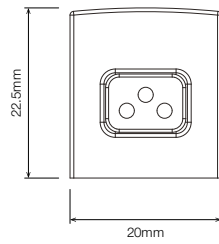

COLOUR TEMPERATURE

2700K

3000K

4000K

DIMENSIONS

SD • Standard Profile

ORDERING EXAMPLE

STR-FORMA 16W 3.0K S2A0 SD WHT LC2MF WB 100 IP40

TYPE	WATTAGE	CCT	SEGMENTS	PROFILE / DIFFUSER	PROFILE COLOUR	WIRING CONFIG.	WIRING POSITION	WIRING LENGTH	IP RATING
------	---------	-----	----------	--------------------	----------------	----------------	-----------------	---------------	-----------

PRODUCT LENGTH ²

Length as per Site Measurements
Length:
Undefined

DIFFUSER / LOUVRE

SD	No Louvre
LL	Longitudinal Louvre
HL	Honeycomb Louvre

PROFILE COLOUR

BLK	Black (Standard)
WHT	White
CST	Custom Colour ³

WIRING POSITION

WB	Wire from Back
WS	Wire from Side

WIRING LENGTH

100	100mm
250	250mm
500	500mm
1000	1,000mm

IP RATING

IP40	Indoor Use
------	------------

¹ Other CCT subject to availability.

² Corner configuration only available for 11W and 16W.