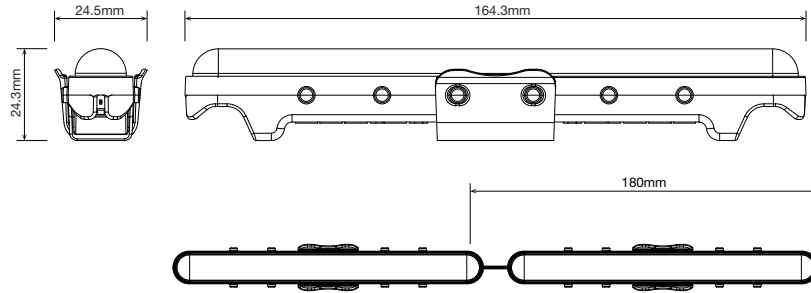

■ DIMENSIONS

SD • Standard Profile

■ ORDERING EXAMPLE

STR-ALTO CL 5W 3.0K S1 WR2OS IP20

TYPE WATTAGE CCT SEGMENTS WIRING CONFIG. IP RATING

■ WATTAGE

5W	4.6W per Metre
10W	9.4W per Metre
15W	14.0W per Metre

■ COLOUR TEMPERATURE ¹

2.7K	2700K CRI 80
2.7KCRI	2700K CRI 90
3.0K	3000K CRI 80
3.0KCRI	3000K CRI 90
4.0K	4000K CRI 80
4.0KCRI	4000K CRI 90

■ PRODUCT LENGTH

Length as per Site Measurements

Length:

Undefined

■ WIRING CONFIGURATION

WR2OS	Wire 2 Core One Side
SMPLC	Sample Type Connector 2.5mm

■ IP RATING

IP20	Indoor Use

¹ Other CCT subject to availability.