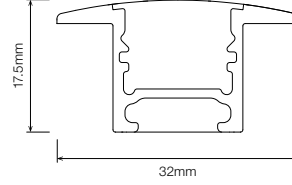

Amber

DIMENSIONS

P17D2 · P17 Profile

PR17D2 · P17 Recessed Profile

ORDERING EXAMPLE

| TYPE | WATTAGE | COLOUR | SEGMENTS | OPTICS | PROFILE / DIFFUSER | PROFILE COLOUR | WIRING CONFIG. | WIRING LENGTH | IP RATING |
|---------------------------------|---------------------|------------|-----------|------------|------------------------------------|---|----------------|---------------|-------------|
| STR-ADURO X2 C | 23W | BLU | S2 | 50D | P17D2 | BLK | WR2.1BS | 100 | IP40 |
| WATTAGE | | | | | PROFILE / DIFFUSER | | | | |
| 11W | 11W per metre | | | | P17D2 | P17 Profile Diffused | | | |
| 23W | 23W per metre | | | | PR17D2 | P17 Recessed Profile Diffused | | | |
| COLOUR | | | | | PROFILE COLOUR ¹ | | | | |
| BLU | Blue | | | | BLK | Black (Standard) | | | |
| GRN | Green | | | | WHT | White | | | |
| RED | Red | | | | GRY | Grey | | | |
| AMB | Amber | | | | CST | Custom Colour | | | |
| PRODUCT LENGTH | | | | | WIRING CONFIGURATION | | | | |
| Length as per Site Measurements | | | | | WR2.1OS | Wire 2+1 Core One Side | | | |
| Length: | | | | | WR2.1BS | Wire 2+1 Core Both Sides | | | |
| Undefined | | | | | OC2.1MO | Outdoor Connector 2+1 pin Male Only | | | |
| | | | | | OC2.1MF | Outdoor Connector 2+1 pin Male + Female | | | |
| | | | | | SMPLC.1 | Sample Type Connector 2.5mm | | | |
| OPTICS | | | | | WIRING LENGTH | | | | |
| 30D | 30° Beam | | | | 100 | 100mm | | | |
| 50D | 50° Beam | | | | 250 | 250mm | | | |
| O4018D | Oval 40° x 18° Beam | | | | 500 | 500mm | | | |
| | | | | | 1000 | 1,000mm | | | |
| | | | | | IP RATING | | | | |
| | | | | | IP40 | Indoor Use | | | |