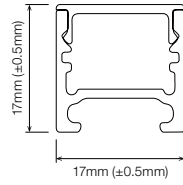

Amber

DIMENSIONS

P17D2 · P17 Profile

PR17D2 · P17 Recessed Profile

ORDERING EXAMPLE

| TYPE | WATTAGE | COLOUR | SEGMENTS | OPTICS | PROFILE / DIFFUSER | PROFILE COLOUR | WIRING CONFIG. | WIRING LENGTH | IP RATING |
|---------------------------------|---------------------|------------|-----------|------------|------------------------------------|---|----------------|---------------|-------------|
| STR-ADURO X2 C | 23W | BLU | S2 | 50D | P17D2 | BLK | WR2.1BS | 100 | IP40 |
| WATTAGE | | | | | PROFILE / DIFFUSER | | | | |
| 11W | 11W per metre | | | | P17D2 | P17 Profile Diffused | | | |
| 23W | 23W per metre | | | | PR17D2 | P17 Recessed Profile Diffused | | | |
| COLOUR | | | | | PROFILE COLOUR ¹ | | | | |
| BLU | Blue | | | | BLK | Black (Standard) | | | |
| GRN | Green | | | | WHT | White | | | |
| RED | Red | | | | GRY | Grey | | | |
| AMB | Amber | | | | CST | Custom Colour | | | |
| PRODUCT LENGTH | | | | | WIRING CONFIGURATION | | | | |
| Length as per Site Measurements | | | | | WR2.1OS | Wire 2+1 Core One Side | | | |
| Length: | | | | | WR2.1BS | Wire 2+1 Core Both Sides | | | |
| Undefined | | | | | OC2.1MO | Outdoor Connector 2+1 pin Male Only | | | |
| | | | | | OC2.1MF | Outdoor Connector 2+1 pin Male + Female | | | |
| | | | | | SMPLC.1 | Sample Type Connector 2.5mm | | | |
| OPTICS | | | | | WIRING LENGTH | | | | |
| 30D | 30° Beam | | | | 100 | 100mm | | | |
| 50D | 50° Beam | | | | 250 | 250mm | | | |
| O4018D | Oval 40° x 18° Beam | | | | 500 | 500mm | | | |
| | | | | | 1000 | 1,000mm | | | |
| | | | | | IP RATING | | | | |
| | | | | | IP40 | Indoor Use | | | |