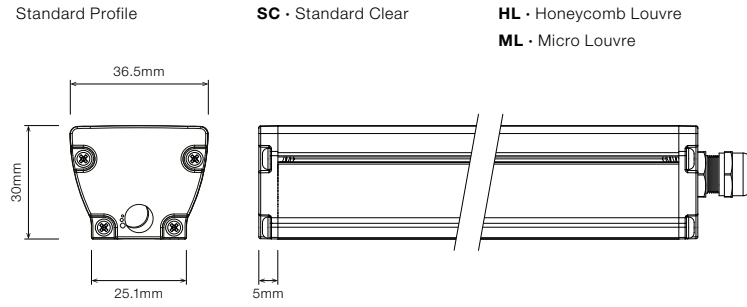

MAX MINI

LINEAR MEDIUM POWER LNR-MAX MINI

POWER

PROFILE / LUMINOUS FLUX

SC

HL

ML

33W 33W / metre

1,600 lm / metre

COLOUR TEMPERATURE

2700K

3000K

3500K

4000K

5000K

DIMENSIONS

ORDERING EXAMPLE

TYPE	CCT	SEGMENTS	OPTICS	PROFILE / DIFFUSER	PROFILE COLOUR	WIRING CONFIG.	WIRING POSITION	IP RATING
LNR-MAX MINI	3.5KCRI	S2	O209	SC	BLK	WR2.1OS	WB	IP40
COLOUR TEMPERATURE				PROFILE / DIFFUSER				
2.7KCRI	2700K CRI 90			SC	Standard Profile Clear			
3.0KCRI	3000K CRI 90			HL	Honeycomb Louvre			
3.5KCRI	3500K CRI 90			ML	Micro Louvre			
4.0KCRI	4000K CRI 90				PROFILE COLOUR			
5.0KCRI	5000K CRI 90				BLK	Black (Standard)		
					WHT	White		
					CST	Custom Colour ¹		
PRODUCT LENGTH				WIRING CONFIGURATION				
Length as per Site Measurements				WR2.1OS	Wire 2+1 Core One Side			
Length:				OC2.2MO	Outdoor Connector 2.2 pin Male Only			
Undefined				SMPLC.1	Sample Type Connector 2.5mm			
OPTICS				WIRING POSITION				
L07	14° Beam			WB	Wire from Back			
L25	50° Beam			WS	Wire from Side			
F5010	Flare 100° x 20° Beam				IP RATING			
O209	Oval 40° x 18° Beam			IP40	Indoor Use			