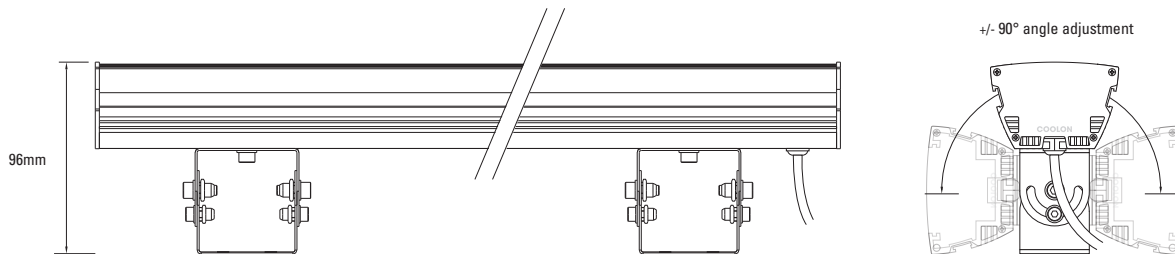

# Technical Specifications

- LED source: Top available bin CREE XRE series
- Color: RGB color-changing
- Available optics: 8°, 12°, 30°, 8\*30°
- Soft focus Polycarbonate cover or clear Polycarbonate cover
  
- Power Rating: 50W
- Power Requirement: Min 24VDC, 2.1A
- Onboard constant current source
- Smart Thermal Management
- Active circuit re-routing
- Over-voltage protection
- Reverse polarity protection
- Fitted with thermal feedback circuitry to derate the brightness in case of overheating
- Working environment temperature: -20 +50°C
- Control method: DMX 512 standard RGB control protocol
  
- Weight: 2.5kg
- Material: Aluminum alloy body
- UV Stable Polycarbonate cover
- Finishes: Natural and Black Anodising 25 microns, custom finishes available
- All electronic components are sealed off with RTVC optical protective gel.
- IP rating: IP55/IP66/IP68
  
- Proudly made in Australia

## Dimensions

Unit Length: 581mm, 1112mm, 1643mm

Unit Width: 65mm

Unit Height: 45mm

We are constantly working on improving our products therefore specifications may change in the future.  
Please contact our marketing department for the latest specifications.

# RGB Linear LED Projector

flat mounting bracket

+/- 25 degrees mounting bracket

+/- 90 degrees mounting bracket

We are constantly working on improving our products therefore specifications may change in the future. Please contact our marketing department for the latest specifications.