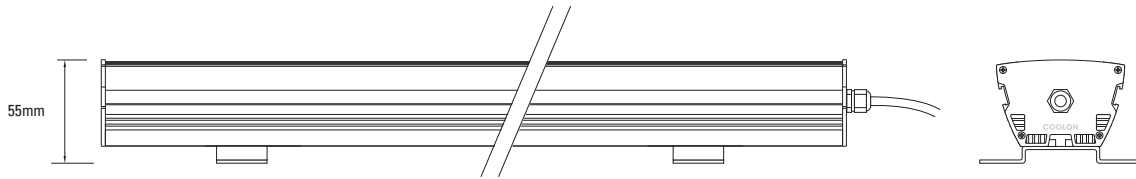

# Technical Specifications

- LED source: Top available bin CREE XRE series
- Color: RGB color-changing
- Available optics: 8°, 12°, 30°, 8\*30°
- Soft focus Polycarbonate cover or clear Polycarbonate cover
  
- Power Rating: 50W
- Power Requirement: Min 24VDC, 2.1A
- Onboard constant current source
- Smart Thermal Management
- Active circuit re-routing
- Over-voltage protection
- Reverse polarity protection
- Fitted with thermal feedback circuitry to derate the brightness in case of overheating
- Working environment temperature: -20 +50°C
- Control method: DMX 512 standard RGB control protocol
  
- Weight: 2.5kg
- Material: Aluminum alloy body
- UV Stable Polycarbonate cover
- Finishes: Natural and Black Anodising 25 microns, custom finishes available
- All electronic components are sealed off with RTVC optical protective gel.
- IP rating: IP55/IP66/IP68
  
- Proudly made in Australia

## Dimensions

Unit Length: 581mm, 1112mm, 1643mm

Unit Width: 65mm

Unit Height: 45mm

We are constantly working on improving our products therefore specifications may change in the future.  
Please contact our marketing department for the latest specifications.

# RGB Linear LED Projector

flat mounting bracket

+/- 25 degrees mounting bracket

+/- 90 degrees mounting bracket

We are constantly working on improving our products therefore specifications may change in the future. Please contact our marketing department for the latest specifications.