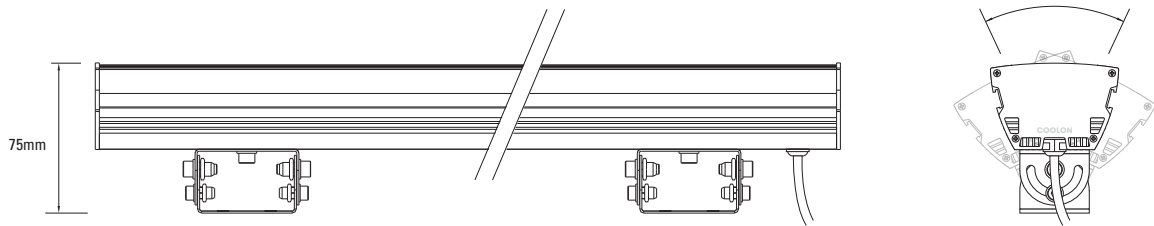

# Technical Specifications

- LED source: Top available bin CREE XRE series
- Color: RGB color-changing
- Available optics: 8°, 12°, 30°, 8\*30°
- Soft focus Polycarbonate cover or clear Polycarbonate cover
  
- Power Rating: 50W
- Power Requirement: Min 24VDC, 2.1A
- Onboard constant current source
- Smart Thermal Management
- Active circuit re-routing
- Over-voltage protection
- Reverse polarity protection
- Fitted with thermal feedback circuitry to derate the brightness in case of overheating
- Working environment temperature: -20 +50°C
- Control method: DMX 512 standard RGB control protocol
  
- Weight: 2.5kg
- Material: Aluminum alloy body
- UV Stable Polycarbonate cover
- Finishes: Natural and Black Anodising 25 microns, custom finishes available
- All electronic components are sealed off with RTVC optical protective gel.
- IP rating: IP55/IP66/IP68
  
- Proudly made in Australia

## Dimensions

Unit Length: 581mm, 1112mm, 1643mm

Unit Width: 65mm

Unit Height: 45mm

We are constantly working on improving our products therefore specifications may change in the future.  
Please contact our marketing department for the latest specifications.

# RGB Linear LED Projector

flat mounting bracket

+/- 25 degrees mounting bracket

+/- 90 degrees mounting bracket

We are constantly working on improving our products therefore specifications may change in the future. Please contact our marketing department for the latest specifications.