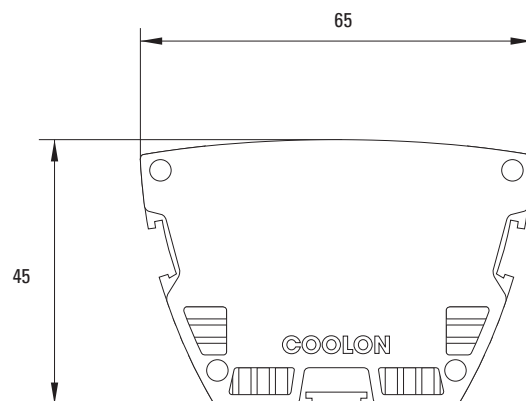

# Technical Specifications

- LED source: Top available bin CREE XRE series
- Color: RGB color-changing
- Available optics: 8°, 12°, 30°, 8\*30°
- Soft focus Polycarbonate cover or clear Polycarbonate cover
  
- Power Rating: 50W
- Power Requirement: Min 24VDC, 2.1A
- Onboard constant current source
- Smart Thermal Management
- Active circuit re-routing
- Over-voltage protection
- Reverse polarity protection
- Fitted with thermal feedback circuitry to derate the brightness in case of overheating
- Working environment temperature: -20 +50°C
- Control method: DMX 512 standard RGB control protocol
  
- Weight: 2.5kg
- Material: Aluminum alloy body
- UV Stable Polycarbonate cover
- Finishes: Natural and Black Anodising 25 microns, custom finishes available
- All electronic components are sealed off with RTVC optical protective gel.
- IP rating: IP55/IP66/IP68
  
- Proudly made in Australia

## Dimensions

Unit Length: 581mm, 1112mm, 1643mm

Unit Width: 65mm

Unit Height: 45mm

We are constantly working on improving our products therefore specifications may change in the future.  
Please contact our marketing department for the latest specifications.

# RGB Linear LED Projector

flat mounting bracket

+/- 25 degrees mounting bracket

+/- 90 degrees mounting bracket

We are constantly working on improving our products therefore specifications may change in the future. Please contact our marketing department for the latest specifications.