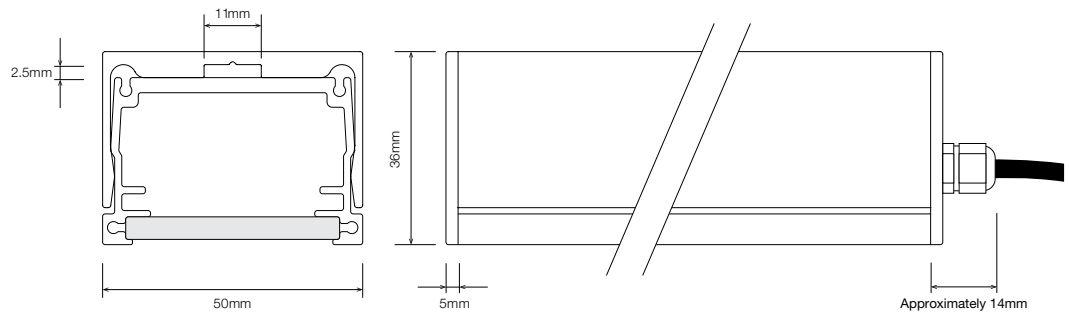

Amber

sales@coolon.com.au

aus. 1300 287 533

intl. +613 8681 3633

www.coolon.com.au

All documentation is subject to change without notice. Refer to our website for the latest information.

■ DIMENSIONS

UG Uniform Glow

■ ORDERING EXAMPLE

PRJ-BEAM	UG	3.0K	S2	O209	SC	BLK	WR2.1OS	WB	IP65
TYPE	CCT	SEGMENTS	OPTICS	DIFFUSER	PROFILE COLOUR	WIRING CONFIG.	WIRING POSITION	IP RATING	

■ COLOUR TEMPERATURE

2.7K	2700K
3.0K	3000K
3.2K	3200K
4.0K	4000K
5.0K	5000K

■ PRODUCT LENGTH

Length as per Site Measurements
Length:
Undefined

* Custom colours available on request

■ DIFFUSER

UG	Uniform Glow
----	--------------

■ PROFILE COLOUR

BLK	Black (Standard)
WHT	White
CST	Custom Colour *