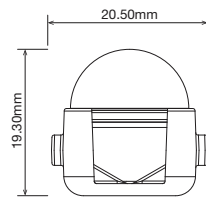

2500K

2700K

3000K

4000K

5000K

■ DIMENSIONS

SD Standard Profile

■ ORDERING EXAMPLE

STR-PRIMO CC	3.0K	S1	SD	WR2.1OS	IP20
TYPE	CCT	SEGMENTS	PROFILE / DIFFUSER	WIRING CONFIG.	IP RATING

■ COLOUR TEMPERATURE *

- 2.2K 2200K
- 2.5K 2500K
- 2.7K 2700K
- 3.0K 3000K
- 4.0K 4000K
- 5.0K 5000K

■ PRODUCT LENGTH

- Length as per Site Measurements
- Length:
- Undefined

* Other CCT subject to availability.

■ PROFILE / DIFFUSER

- SD Standard Diffused

■ WIRING CONFIGURATION

- WR2OS Wire 2 Core One Side
- SMPLC Sample Type Connector 2.5mm
- WR2OS Wire 2 Core One Side