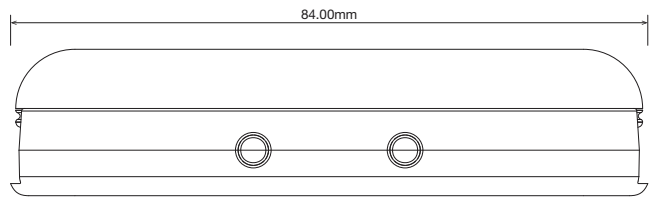

2500K

2700K

3000K

4000K

5000K

■ DIMENSIONS

SD Standard Profile

■ ORDERING EXAMPLE

STR-PRIMO CC	3.0K	S1	SD	WR2.1OS	IP20
TYPE	CCT	SEGMENTS	PROFILE / DIFFUSER	WIRING CONFIG.	IP RATING

■ COLOUR TEMPERATURE *

- 2.2K 2200K
- 2.5K 2500K
- 2.7K 2700K
- 3.0K 3000K
- 4.0K 4000K
- 5.0K 5000K

■ PRODUCT LENGTH

- Length as per Site Measurements
- Length:
- Undefined

* Other CCT subject to availability.

■ PROFILE / DIFFUSER

- SD Standard Diffused

■ WIRING CONFIGURATION

- WR2OS Wire 2 Core One Side
- SMPLC Sample Type Connector 2.5mm
- WR2OS Wire 2 Core One Side