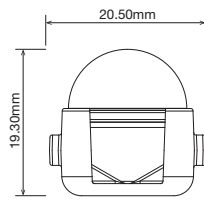

■ DIMENSIONS

SD Standard Profile

■ ORDERING EXAMPLE

TYPE	CCT	SEGMENTS	PROFILE / DIFFUSER	WIRING CONFIG.	IP RATING
STR-MULTO CC	3.0K	S1	SD	WR2OS	IP40

■ COLOUR TEMPERATURE *

- ☐ 2.2K 2200K
- ☐ 2.5K 2500K
- ☐ 2.7K 2700K
- ☐ 3.0K 3000K
- ☐ 4.0K 4000K
- ☐ 4.3K 4300K

■ PRODUCT LENGTH

- ☐ Length as per Site Measurements
- ☐ Length:
- ☐ Undefined

* Other CCT subject to availability.

■ PROFILE / DIFFUSER

- ☐ SD Standard Diffused

■ WIRING CONFIGURATION

- ☐ WR2OS Wire 2 Core One Side
- ☐ SMPLC Sample Type Connector 2.5mm

■ IP RATING

- ☐ IP20