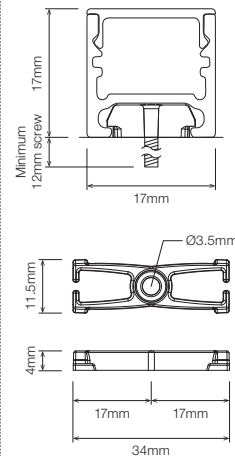

Architectural P17 Strip Profile.

▪ PART NUMBER

**P17C**

P17 Profile Clear

**P17D**

P17 Profile Diffused

▪ DIMENSIONS

**P17 PROFILE**

**WITH MC-XCLIP**

Flat Mount X-clip

**WITH MC-P17R**

Rotating Clip Mount

## ■ DIMENSIONS