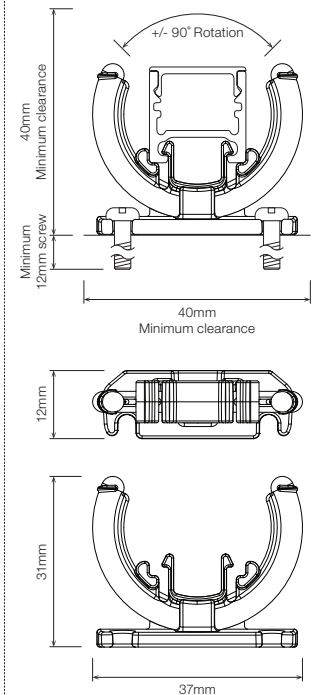

Architectural P17 Strip Profile.

▪ PART NUMBER

P17C

P17 Profile Clear

P17D

P17 Profile Diffused

▪ DIMENSIONS

P17 PROFILE

WITH MC-XCLIP

Flat Mount X-clip

WITH MC-P17R

Rotating Clip Mount

■ DIMENSIONS

WITH MC-P17CNR

P17 Corner Joiner