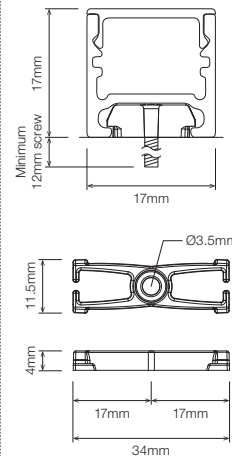

Architectural P17 Strip Profile.

▪ PART NUMBER

P17C

P17 Profile Clear

P17D

P17 Profile Diffused

▪ DIMENSIONS

P17 PROFILE

WITH MC-XCLIP

Flat Mount X-clip

WITH MC-P17R

Rotating Clip Mount

■ DIMENSIONS

WITH MC-P17CNR

P17 Corner Joiner