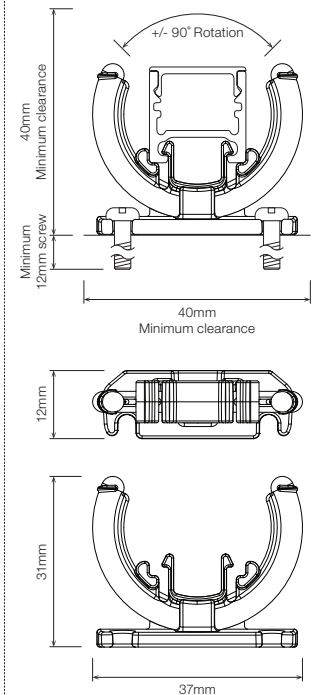

Architectural P17 Strip Profile.

▪ PART NUMBER

**P17C**

P17 Profile Clear

**P17D**

P17 Profile Diffused

▪ DIMENSIONS

**P17 PROFILE**

**WITH MC-XCLIP**

Flat Mount X-clip

**WITH MC-P17R**

Rotating Clip Mount

## ■ DIMENSIONS

### WITH MC-P17CNR

P17 Corner Joiner