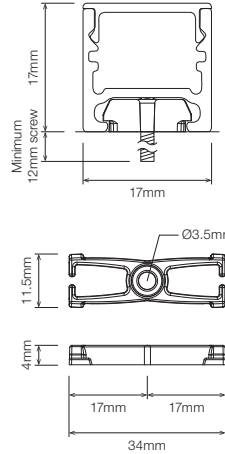

ARCHITECTURAL  
P17 STRIP  
PROFILE

▪ PART NUMBER

**P17C**  
P17 Profile Clear

**P17D**  
P17 Profile Diffused

▪ DIMENSIONS

**P17 PROFILE**

**WITH MC-XCLIP**

Flat Mount X-clip

**WITH MC-P17CNR**

P17 Corner Joiner

**WITH MC-P17R**

Rotating Clip Mount