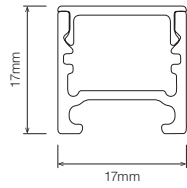

ARCHITECTURAL  
P17 STRIP  
PROFILE

▪ PART NUMBER

**P17C**  
P17 Profile Clear

**P17D**  
P17 Profile Diffused

▪ DIMENSIONS

**P17 PROFILE**

**WITH MC-XCLIP**

Flat Mount X-clip

**WITH MC-P17CNR**

P17 Corner Joiner

**WITH MC-P17R**

Rotating Clip Mount