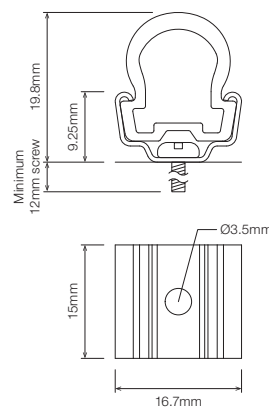

Architectural Reinforced Strip Profile.

■ PART NUMBER

RC

Reinforced Profile Clear

RD

Reinforced Profile Diffused

■ DIMENSIONS

STANDARD PROFILE

WITH MC-RD MOUNTING CLIP
Stainless Steel Clip Mounting Clip

RECOMMENDED REBATE