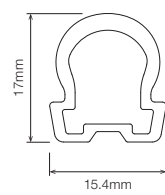

Architectural Reinforced Strip Profile.

■ PART NUMBER

RC

Reinforced Profile Clear

RD

Reinforced Profile Diffused

■ DIMENSIONS

STANDARD PROFILE

WITH MC-RD MOUNTING CLIP
Stainless Steel Clip Mounting Clip

RECOMMENDED REBATE