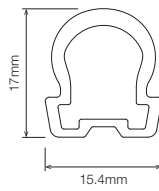

ARCHITECTURAL

REINFORCED STRIP PROFILE

▪ PART NUMBER

RC
Reinforced Profile Clear

RD
Reinforced Profile Diffused

▪ DIMENSIONS

STANDARD PROFILE

WITH MC-RD MOUNTING CLIP
Stainless Steel Clip Mounting Clip