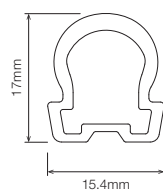

Architectural Reinforced Strip Profile.

■ PART NUMBER

RC

Reinforced Profile Clear

RD

Reinforced Profile Diffused

■ DIMENSIONS

STANDARD PROFILE

WITH MC-RD MOUNTING CLIP
Stainless Steel Clip Mounting Clip

RECOMMENDED REBATE