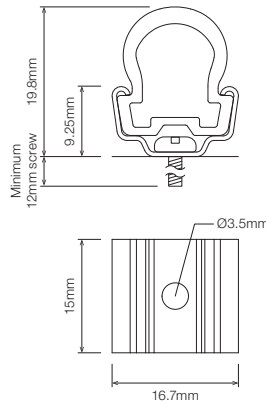

ARCHITECTURAL

REINFORCED STRIP PROFILE

▪ PART NUMBER

RC
Reinforced Profile Clear

RD
Reinforced Profile Diffused

▪ DIMENSIONS

STANDARD PROFILE

WITH MC-RD MOUNTING CLIP
Stainless Steel Clip Mounting Clip