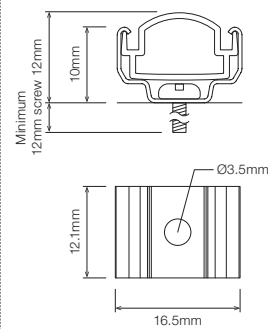

Architectural Low Strip Profile.

▪ PART NUMBER

LC

Low Profile Clear

LD

Low Profile Diffused

▪ DIMENSIONS

LOW PROFILE

WITH MC-1513 MOUNTING CLIP
Stainless Steel Clip Mounting Clip

RECOMMENDED REBATE