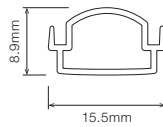

ARCHITECTURAL  
**LOW STRIP  
 PROFILE**

▪ PART NUMBER

**LC**

Low Profile Clear

**LD**

Low Profile Diffused

▪ DIMENSIONS

**LOW PROFILE**

**WITH MC-1513 MOUNTING CLIP**

Stainless Steel Clip Mounting Clip

**RECOMMENDED REBATE**