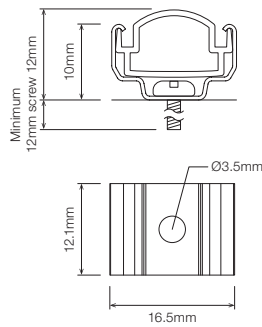

ARCHITECTURAL  
**LOW STRIP  
 PROFILE**

▪ PART NUMBER

**LC**

Low Profile Clear

**LD**

Low Profile Diffused

▪ DIMENSIONS

**LOW PROFILE**

**WITH MC-1513 MOUNTING CLIP**

Stainless Steel Clip Mounting Clip

**RECOMMENDED REBATE**