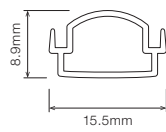

Architectural Low Strip Profile.

▪ PART NUMBER

LC

Low Profile Clear

LD

Low Profile Diffused

▪ DIMENSIONS

LOW PROFILE

WITH MC-1513 MOUNTING CLIP
Stainless Steel Clip Mounting Clip

RECOMMENDED REBATE