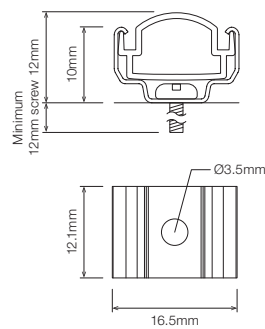

Architectural Low Strip Profile.

▪ PART NUMBER

LC

Low Profile Clear

LD

Low Profile Diffused

▪ DIMENSIONS

LOW PROFILE

WITH MC-1513 MOUNTING CLIP
Stainless Steel Clip Mounting Clip

RECOMMENDED REBATE