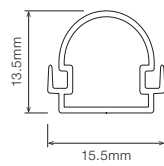

Architectural Standard Strip Profile.

▪ PART NUMBER

**SC**

Standard Profile Clear

**SD**

Standard Profile Diffused

▪ DIMENSIONS

**STANDARD PROFILE**

**WITH MC-1513 MOUNTING CLIP**  
Stainless Steel Clip Mounting Clip

**RECOMMENDED REBATE**