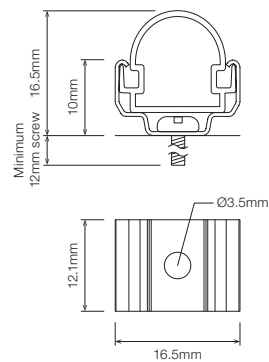

Architectural Standard Strip Profile.

▪ PART NUMBER

**SC**

Standard Profile Clear

**SD**

Standard Profile Diffused

▪ DIMENSIONS

**STANDARD PROFILE**

**WITH MC-1513 MOUNTING CLIP**  
Stainless Steel Clip Mounting Clip

**RECOMMENDED REBATE**