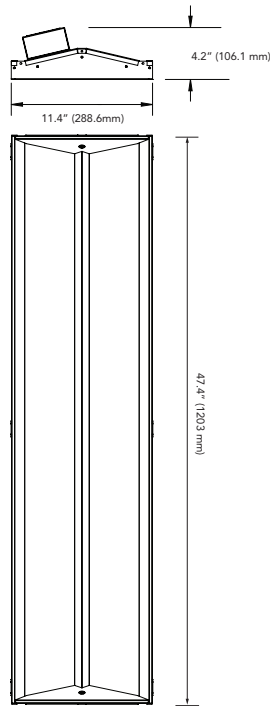

Project	Type
Client	Date
Part Number	

SORAA[®] gable

1' x 4' (305 x 1203 mm) LED Troffer
Vivid 90 CRI, 90 R9, Rw100

Recessed LED troffer with a beautiful gable shaped luminous lens providing ambient illumination from Soraa's unparalleled full spectrum and Natural White™ accurate color and white rendering LED with 90 CRI / 90 R9 and White Rendering Index of 120.

Soraa Optics

Precision formed Soraa OptiGuide™ optical assembly provides beautiful, even light distribution.

Construction

Injection molded endplates and extruded aluminum frame provide strength, rigidity and tight tolerances. Gridlock features are built into the endplates for additional safety and convenience. Four suspension points and seismic clips are provided. Large access plate is designed in to enable supply connection. Drivers can be accessed via plenum.