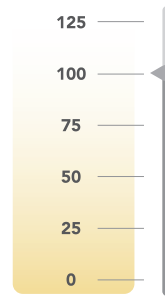

Soraa Arc Color and Whiteness Rendering

CCT	CRI	R9	Rf	Rg	Rfh1	Rw	McA
3000	90	90	90	100	90	100	3
3500	90	90	90	100	90	100	3
4000	90	90	90	100	90	70	3

Soraa has engineered the perfect balance between color rendering and white rendering. Soraa's core technology uses a violet LED emitter as the basis for full spectrum light. This allows both Vivid™ color rendering and Natural White™ white rendering, which creates whiteness by exciting fluorescing agents with violet radiation, without the harmful effect of UV.

Rf: The TM-30 metric for color fidelity (similarity to colors under natural light), a more accurate version of the CRI Ra. Rf is 100 for natural light.
Rg: The TM-30 metric for color gamut (whether colors are more saturated than under natural light). Rg is 100 for natural light.
Rfh1: The TM-30 metric for color fidelity for red tones. Rfh1 is a more accurate version of the CRI R9. Rfh1 is 100 for natural light.
Rw: The Soraa-developed metric for white fidelity. Rw measures the magnitude of excitation of whitening agents within white materials. Rw is 100 for natural light.

3000K

Rf: 90, Rg: 100, Rfh1: 90

Rw: 100

CRI: 90, R9: 90

3500K

Rf: 90, Rg: 100, Rfh1: 90

Rw: 100

CRI: 90, R9: 90

4000K

Rf: 90, Rg: 100, Rfh1: 90

Rw: 70

CRI: 90, R9: 90