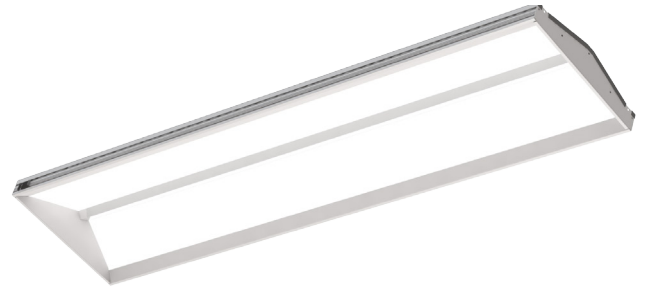

Project	Type
Client	Date
Part Number	

SORAA[®] gable

1' x 4' (305 x 1203 mm) LED Troffer
Vivid 90 CRI, 90 R9, Rw100

Recessed LED troffer with a beautiful gable shaped luminous lens providing ambient illumination from Soraa's unparalleled full spectrum and Natural White™ accurate color and white rendering LED with 90 CRI / 90 R9 and White Rendering Index of 120.

Features & Specifications

Soraa LED

The highest possible quality ambient light is provided by Soraa LEDs, available in 3000K, 3500K, and 4000K with up to 90 CRI / 90 R9. Lumen maintenance is 50,000 hours at 70% lumen output.

Soraa Optics

Precision formed Soraa OptiGuide™ optical assembly provides beautiful, even light distribution.

Construction

Injection molded endplates and extruded aluminum frame provide strength, rigidity and tight tolerances. Gridlock features are built into the endplates for additional safety and convenience. Four suspension points and seismic clips are provided. Large access plate is designed in to enable supply connection. Drivers can be accessed via plenum.

Finish

Durable frame has high reflectance baked matte white enamel finish for luminous uniformity.

Emergency Battery Pack

Optional 120V-277V integral emergency battery pack is available in 7 or 14 watts to meet critical life-safety lighting requirements. 90-minute batteries provide constant power to the LED system, ensuring code compliance.