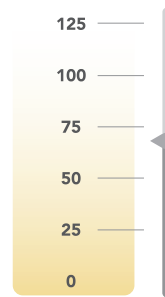

Rf: The TM-30 metric for color fidelity (similarity to colors under natural light), a more accurate version of the CRI Ra. Rf is 100 for natural light.
Rg: The TM-30 metric for color gamut (whether colors are more saturated than under natural light). Rg is 100 for natural light.
Rfh1: The TM-30 metric for color fidelity for red tones. Rfh1 is a more accurate version of the CRI R9. Rfh1 is 100 for natural light.
Rw: The Soraa-developed metric for white fidelity. Rw measures the magnitude of excitation of whitening agents within white materials. Rw is 100 for natural light.

3000K

Rf: 90, Rg: 100, Rfh1: 90

Rw: 100

CRI: 90, R9: 90

3500K

Rf: 90, Rg: 100, Rfh1: 90

Rw: 100

CRI: 90, R9: 90

4000K

Rf: 90, Rg: 100, Rfh1: 90

Rw: 70

CRI: 90, R9: 90