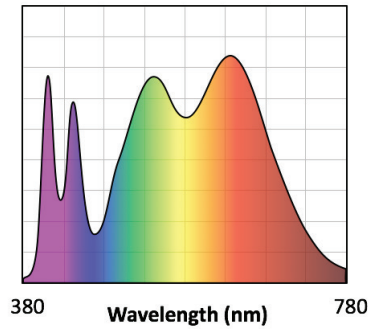

Soraa Arc Color and Whiteness Rendering

CCT	CRI	R9	Rf	Rg	Rfh1	Rw	McA
3000	90	90	90	100	90	100	3
3500	90	90	90	100	90	100	3
4000	90	90	90	100	90	70	3

Soraa has engineered the perfect balance between color rendering and white rendering. Soraa's core technology uses a violet LED emitter as the basis for full spectrum light. This allows both Vivid™ color rendering and Natural White™ white rendering, which creates whiteness by exciting fluorescing agents with violet radiation, without the harmful effect of UV.

Rf: The TM-30 metric for color fidelity (similarity to colors under natural light), a more accurate version of the CRI Ra. Rf is 100 for natural light.
Rg: The TM-30 metric for color gamut (whether colors are more saturated than under natural light). Rg is 100 for natural light.
Rfh1: The TM-30 metric for color fidelity for red tones. Rfh1 is a more accurate version of the CRI R9. Rfh1 is 100 for natural light.
Rw: The Soraa-developed metric for white fidelity. Rw measures the magnitude of excitation of whitening agents within white materials. Rw is 100 for natural light.

3000K

Rf: 90, Rg: 100, Rfh1: 90

Rw: 100

CRI: 90, R9: 90

3500K

Rf: 90, Rg: 100, Rfh1: 90

Rw: 100

CRI: 90, R9: 90

4000K

Rf: 90, Rg: 100, Rfh1: 90

Rw: 70

CRI: 90, R9: 90