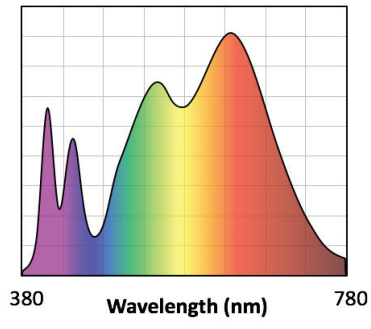

Soraa Arc Color and Whiteness Rendering

CCT	CRI	R9	Rf	Rg	Rfh1	Rw	McA
3000	90	90	90	100	90	100	3
3500	90	90	90	100	90	100	3
4000	90	90	90	100	90	70	3

Soraa has engineered the perfect balance between color rendering and white rendering. Soraa's core technology uses a violet LED emitter as the basis for full spectrum light. This allows both Vivid™ color rendering and Natural White™ white rendering, which creates whiteness by exciting fluorescing agents with violet radiation, without the harmful effect of UV.

Rf: The TM-30 metric for color fidelity (similarity to colors under natural light), a more accurate version of the CRI Ra. Rf is 100 for natural light.
Rg: The TM-30 metric for color gamut (whether colors are more saturated than under natural light). Rg is 100 for natural light.
Rfh1: The TM-30 metric for color fidelity for red tones. Rfh1 is a more accurate version of the CRI R9. Rfh1 is 100 for natural light.
Rw: The Soraa-developed metric for white fidelity. Rw measures the magnitude of excitation of whitening agents within white materials. Rw is 100 for natural light.

3000K

Rf: 90, Rg: 100, Rfh1: 90

Rw: 100

CRI: 90, R9: 90

3500K

Rf: 90, Rg: 100, Rfh1: 90

Rw: 100

CRI: 90, R9: 90

4000K

Rf: 90, Rg: 100, Rfh1: 90

Rw: 70

CRI: 90, R9: 90