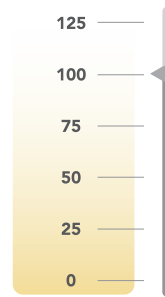

Rf: The TM-30 metric for color fidelity (similarity to colors under natural light), a more accurate version of the CRI Ra. Rf is 100 for natural light.
Rg: The TM-30 metric for color gamut (whether colors are more saturated than under natural light). Rg is 100 for natural light.
Rfh1: The TM-30 metric for color fidelity for red tones. Rfh1 is a more accurate version of the CRI R9. Rfh1 is 100 for natural light.
Rw: The Soraa-developed metric for white fidelity. Rw measures the magnitude of excitation of whitening agents within white materials. Rw is 100 for natural light.

3000K

Rf: 90, Rg: 100, Rfh1: 90

Rw: 100

CRI: 90, R9: 90

3500K

Rf: 90, Rg: 100, Rfh1: 90

Rw: 100

CRI: 90, R9: 90

4000K

Rf: 90, Rg: 100, Rfh1: 90

Rw: 70

CRI: 90, R9: 90