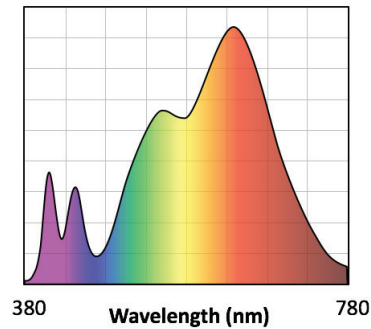

Soraa Arc Color and Whiteness Rendering

CCT	CRI	R9	Rf	Rg	Rfh1	Rw	McA
3000	90	90	90	100	90	100	3
3500	90	90	90	100	90	100	3
4000	90	90	90	100	90	70	3

Soraa has engineered the perfect balance between color rendering and white rendering. Soraa's core technology uses a violet LED emitter as the basis for full spectrum light. This allows both Vivid™ color rendering and Natural White™ white rendering, which creates whiteness by exciting fluorescing agents with violet radiation, without the harmful effect of UV.

Rf: The TM-30 metric for color fidelity (similarity to colors under natural light), a more accurate version of the CRI Ra. Rf is 100 for natural light.
Rg: The TM-30 metric for color gamut (whether colors are more saturated than under natural light). Rg is 100 for natural light.
Rfh1: The TM-30 metric for color fidelity for red tones. Rfh1 is a more accurate version of the CRI R9. Rfh1 is 100 for natural light.
Rw: The Soraa-developed metric for white fidelity. Rw measures the magnitude of excitation of whitening agents within white materials. Rw is 100 for natural light.

3000K

Rf: 90, Rg: 100, Rfh1: 90

Rw: 100

CRI: 90, R9: 90

3500K

Rf: 90, Rg: 100, Rfh1: 90

Rw: 100

CRI: 90, R9: 90

4000K

Rf: 90, Rg: 100, Rfh1: 90

Rw: 70

CRI: 90, R9: 90