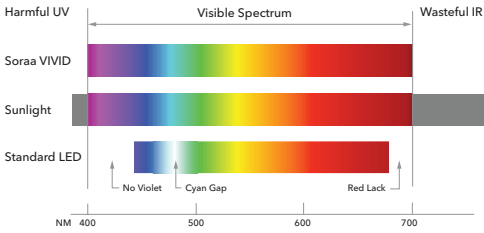

Features & Specifications

Soraa LED

The highest possible quality ambient light is provided by Soraa LEDs, available in 3000K, 3500K, and 4000K with up to 90 CRI / 90 R9. Lumen maintenance is 50,000 hours at 70% lumen output.

Finish

Durable frame has high reflectance baked matte white enamel finish for luminous uniformity.

Emergency Battery Pack

Optional 120V-277V integral emergency battery pack is available in 7 or 14 watts to meet critical life-safety lighting requirements. 90-minute batteries provide constant power to the LED system, ensuring code compliance.

Soraa Arc Color and Whiteness Rendering

CCT	CRI	R9	Rf	Rg	Rfh1	Rw	McA
3000	90	90	90	100	90	100	3
3500	90	90	90	100	90	100	3
4000	90	90	90	100	90	70	3

Soraa has engineered the perfect balance between color rendering and white rendering. Soraa's core technology uses a violet LED emitter as the basis for full spectrum light. This allows both Vivid™ color rendering and Natural White™ white rendering, which creates whiteness by exciting fluorescing agents with violet radiation, without the harmful effect of UV.

Rf: The TM-30 metric for color fidelity (similarity to colors under natural light), a more accurate version of the CRI Ra. Rf is 100 for natural light.
Rg: The TM-30 metric for color gamut (whether colors are more saturated than under natural light). Rg is 100 for natural light.
Rfh1: The TM-30 metric for color fidelity for red tones. Rfh1 is a more accurate version of the CRI R9. Rfh1 is 100 for natural light.
Rw: The Soraa-developed metric for white fidelity. Rw measures the magnitude of excitation of whitening agents within white materials. Rw is 100 for natural light.